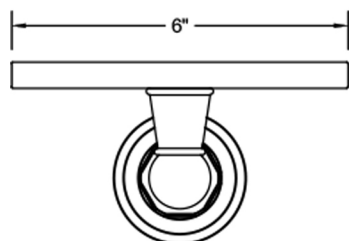

Roaring 20's / Westfield Soap Dish

Model #: 4830-SD-

FEATURES:

- All brass & glass soap dish
- Universal mounting hardware included
- 3 ¾" projection
- 6" x 3/8" thick glass dish

AVAILABLE FINISHES:

Polished Chrome (PCH)	Satin Chrome (SC)	Bronze Umber (BU)
Satin Nickel (SN)	Pewter (PEW)	Caramel Bronze (CB)
Polished Nickel (PN)	Antique Brass (AB)	Antique Copper (ACU)
Oil-Rubbed Bronze (ORB)	Polished Brass (PB)	Polished Copper (PCU)
Vintage Bronze (VB)	Satin Brass (SB)	Matte Black (MBK)
Satin Gold (SG)	Polished Gold (PG)	Black Nickel (BKN)
White (WH)	Unlacquered Brass (ULB)	Satin Cooper (SCU)
Almond (ALD)	Amber (AMB)	Azure Blue (AZB)
Coral (COR)	Mint Green (GRN)	Stone Grey (GRY)
Lilac (LAC)	Light Blue (LBL)	Limon (LIM)
Plum (PLM)	Pink (PNK)	Red (RED)
Graphite (GPH)	Aged Unlacquered Brass (AUB)	

SPECIFICATION DRAWING:

FRONT VIEW

SIDE VIEW