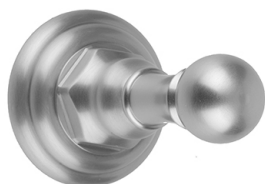

Roaring 20's / Westfield Robe Hook

Model #: 4830-RH-

FEATURES:

- All brass single robe hook
- Universal mounting hardware included
- 3 3/4" projection

AVAILABLE FINISHES:

Polished Chrome (PCH)	Satin Chrome (SC)	Bronze Umber (BU)
Satin Nickel (SN)	Pewter (PEW)	Caramel Bronze (CB)
Polished Nickel (PN)	Antique Brass (AB)	Antique Copper (ACU)
Oil-Rubbed Bronze (ORB)	Polished Brass (PB)	Polished Copper (PCU)
Vintage Bronze (VB)	Satin Brass (SB)	Matte Black (MBK)
Satin Gold (SG)	Polished Gold (PG)	Black Nickel (BKN)
White (WH)	Unlacquered Brass (ULB)	Satin Cooper (SCU)
Almond (ALD)	Amber (AMB)	Azure Blue (AZB)
Coral (COR)	Mint Green (GRN)	Stone Grey (GRY)
Lilac (LAC)	Light Blue (LBL)	Limon (LIM)
Plum (PLM)	Pink (PNK)	Red (RED)
Graphite (GPH)	Aged Unlacquered Brass (AUB)	