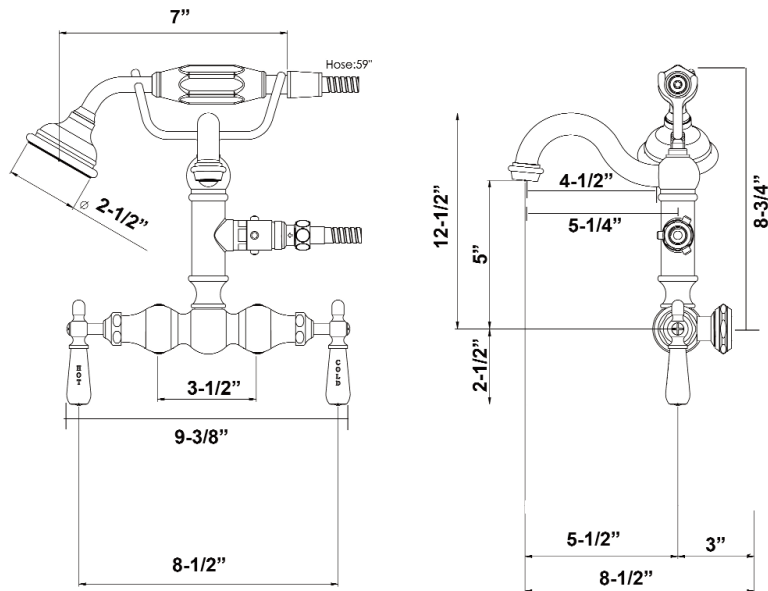

WALL MOUNT TUB FAUCET

Cat. No.
4804

W: 9-3/8"
D: 8-1/2"
H: 12-1/2"

Wall to top of spout: 7-1/2"
Wall to center of spout: 8-1/2"
Spout reach: 4-1/2"

ML Handles

ML2 Handles

Features:

- ▶ Solid brass construction
- ▶ Elephant spout reach 4-1/2"
- ▶ Available with metal cross (4804-MC), metal lever handles (4804-ML), and (4804-ML2) metal levers
- ▶ Spout flow rate is 4.6 gpm
- ▶ Telephone handshower with 59" hose and cradle
- ▶ Hand shower handle measures 8-1/2" long
- ▶ 1/4" turn ceramic disc valves
- ▶ To be used with double offset bath supplies #5576 (sold separately)
- ▶ The faucet is compatible with swivel arm connectors #4501(sold separately)

Finishes:

CP	Polished Chrome	PN	Polished Nickel
BN	Brushed Nickel	ORB	Oil Rubbed Bronze
		PB	Polished Brass

Dimensions are nominal and may vary. Dimensions and specifications subject to change without notice.