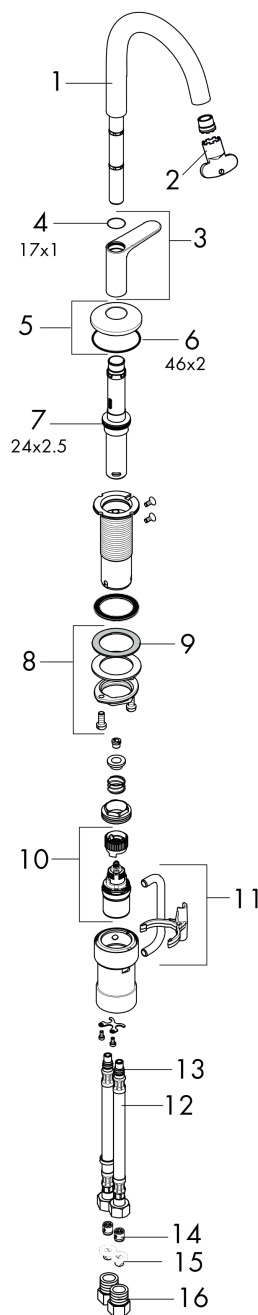

AXOR One
Single-Hole Faucet Select 170, 1.2 GPM, without Pop-up Drain
Finish: **chrome** Part no. : **48020001**

Features

- Handle variant: Select
- Spray modes: aerated spray
- Flow: 1.2 GPM (4.5 L/Min)
- Select cartridge for easy, intuitive operation: Push handle to turn water on and off, and turn to adjust temperature

Item details

List Price \$ 1,065.00

Technology

Design awards

Compliance / Sustainability

Certified by
WPMO R&T

AXOR One
Single-Hole Faucet Select 170, 1.2 GPM, without Pop-up Drain
 Finish: **chrome** Part no. : **48020001**

Product image

Scale drawing

AXOR One
Single-Hole Faucet Select 170, 1.2 GPM, without Pop-up Drain
Finish: **chrome** Part no. : **48020001**

Exploded drawing

Year of production: >08/21

AXOR One
Single-Hole Faucet Select 170, 1.2 GPM, without Pop-up Drain
 Finish: **chrome** Part no. : **48020001**

Spare parts list

Year of production: >08/21

Pos.		Part no.	Price	PU
1	spout cpl.	94234000	-	1
2	special tool	98987000	-	1
3	handle	94238000	-	1
4	O-ring 17x1	94259000	-	1
5	escutcheon	93998000	-	1
6	O-Ring 46x2	98195000	-	1
7	O-ring 24x2,5	98145000	-	1
8	fixing set (Ø 32)	13961000	-	1
9	lever collar	97548000	-	1
10	cartridge, assy	92529000	-	1
11	connection angel	94262000	-	1
12	connection hose 450 mm M8x0,75 G3/8	93405000	-	1
13	O-ring 7x1,5	98422000	-	1
14	non return valve DW 10	96456000	-	1
15	filter packing	95291000	-	1
16	adapter for connection hose	88802000	-	1