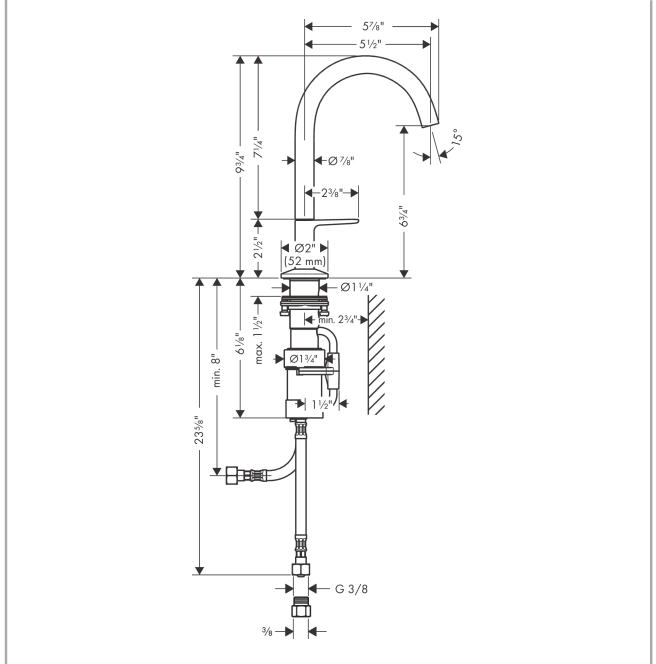

AXOR One
Single-Hole Faucet Select 170, 1.2 GPM, without Pop-up Drain
Finish: **chrome** Part no. : **48020001**

Features

- Handle variant: Select
- Spray modes: aerated spray
- Flow: 1.2 GPM (4.5 L/Min)
- Select cartridge for easy, intuitive operation: Push handle to turn water on and off, and turn to adjust temperature

Item details

List Price \$ 1,065.00

Technology

Design awards

Compliance / Sustainability

Certified by
WPMO R&T

AXOR One
Single-Hole Faucet Select 170, 1.2 GPM, without Pop-up Drain
 Finish: **chrome** Part no. : **48020001**

Product image

Scale drawing

AXOR One
Single-Hole Faucet Select 170, 1.2 GPM, without Pop-up Drain
Finish: **chrome** Part no. : **48020001**

Exploded drawing

Year of production: >08/21

AXOR One
Single-Hole Faucet Select 170, 1.2 GPM, without Pop-up Drain
 Finish: **chrome** Part no. : **48020001**

Spare parts list

Year of production: >08/21

Pos.		Part no.	Price	PU
1	spout cpl.	94234000	-	1
2	special tool	98987000	-	1
3	handle	94238000	-	1
4	O-ring 17x1	94259000	-	1
5	escutcheon	93998000	-	1
6	O-Ring 46x2	98195000	-	1
7	O-ring 24x2,5	98145000	-	1
8	fixing set (Ø 32)	13961000	-	1
9	lever collar	97548000	-	1
10	cartridge, assy	92529000	-	1
11	connection angel	94262000	-	1
12	connection hose 450 mm M8x0,75 G3/8	93405000	-	1
13	O-ring 7x1,5	98422000	-	1
14	non return valve DW 10	96456000	-	1
15	filter packing	95291000	-	1
16	adapter for connection hose	88802000	-	1