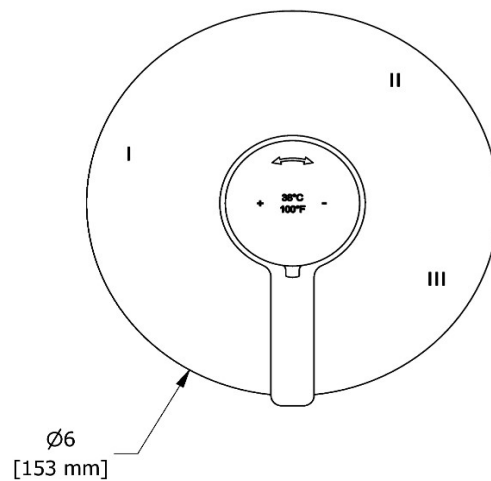

Sizes, models and finishes may differ from those presented.

Warranty

This **Riobel Inc.** product you have purchased carries a Limited Lifetime Warranty on the chrome, PVD finish, blacks and all working parts and is guaranteed from the initial purchase date against all manufacturing defects. All other finishes, including plastic components, are guaranteed for one year. All electric and/or electronic parts are covered by a 5-year limited warranty.

Customer Service

Ontario, West Canada : 888-287-5354 Quebec, Maritimes, United States : 866-473-8442

2020.11.07