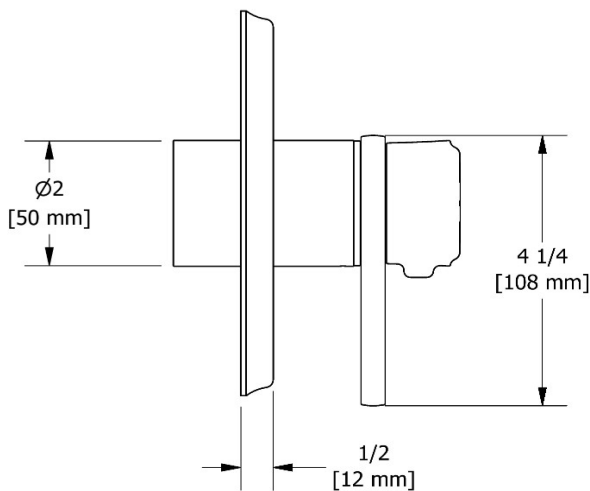

Sizes, models and finishes may differ from those presented.

Warranty

This **Riobel Inc.** product you have purchased carries a Limited Lifetime Warranty on the chrome, PVD finish, blacks and all working parts and is guaranteed from the initial purchase date against all manufacturing defects. All other finishes, including plastic components, are guaranteed for one year. All electric and/or electronic parts are covered by a 5-year limited warranty.

Customer Service

Ontario, West Canada : 888-287-5354 Quebec, Maritimes, United States : 866-473-8442

2020.11.07