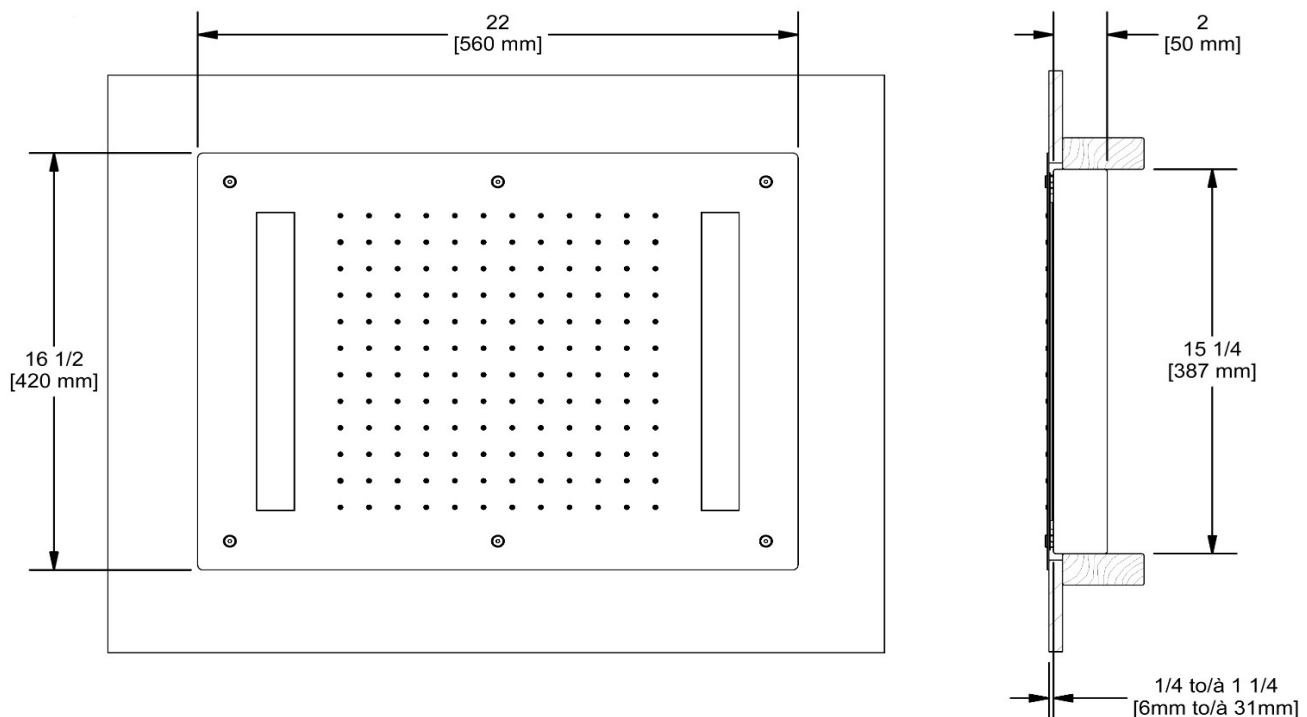

42 cm X 56 cm (22" x 16 1/2") built-in shower head
with LED light
476

Specifications

Descriptions

- G $\frac{1}{2}$ " inlet female
- Stainless steel
- Scale-free
- Wall control for the light
- 12 volts with integrated transfo
- Not recommended for use in a steam shower

Available colors

- C : Chrome

Available flow

- 7.6 L/min, 2.0 gpm (US) 60psi

Sizes, models and finishes may differ from those presented.

Warranty

This **Riobel Inc.** product you have purchased carries a Limited Lifetime Warranty on the chrome, PVD finish, blacks and all working parts and is guaranteed from the initial purchase date against all manufacturing defects. All other finishes, including plastic components, are guaranteed for one year. All electric and/or electronic parts are covered by a 5-year limited warranty.