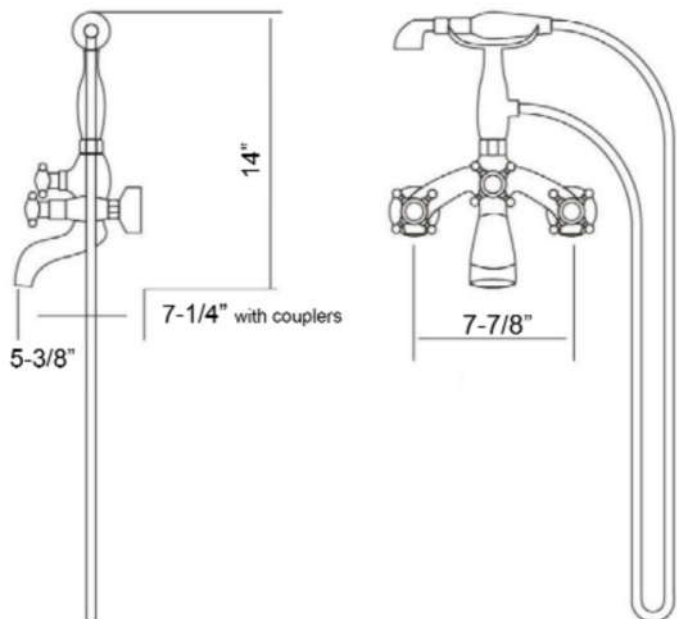

# TUB FILLER

Cat. No.  
4614-MC-XX

## Features:

- ▶ Elephant spout, curved body
- ▶ Brass construction with zinc handle
- ▶ Flow rate for spout is 7.4 GPM (45 PSI)
- ▶ Flow rate for handshower is 0.83 GPM (45 PSI)
- ▶ 1/4" Turn brass cartridges with ceramic disc inside
- ▶ 8" widespread for tub wall mount installation
- ▶ Metal cross handles with porcelain buttons
- ▶ Spout reach is 5-3/8" without couplers and 7-1/4" with couplers
- ▶ Available in 3 finishes
- ▶ 59" Stainless steel shower hose
- ▶ cUPC approved
- ▶ Ceramic center and brass body
- ▶ Includes 2" couplers, hose, and handheld
- ▶ Cradle comes attached

## Finishes:

- CP** Polished Chrome
- BN** Brushed Nickel
- ORB** Oil Rubbed Bronze

L: 7-1/4"  
W: 7-7/8"  
H: 14

**Dimensions are nominal and may vary. Dimensions and specifications subject to change without notice.**