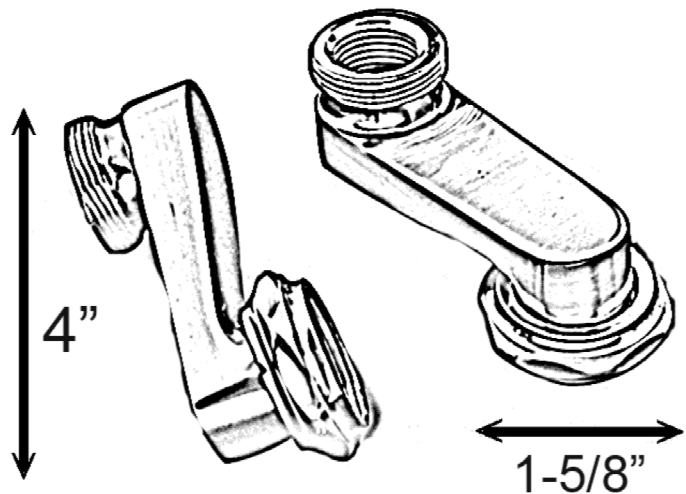

SWIVEL ARMS FOR FILLER

Cat. No.
4501D

Length: 4"
Width: 1-5/8"

Features:

- ▶ For Use with Faucets Mounted To Tub Deck
- ▶ Sold In Pairs
- ▶ Available in 5 Finishes
- ▶ Allows For Faucet Centers to Be Adjusted

Finishes:

- CP** Polished Chrome
- BP** Polished Brass
- SN** Brushed Nickel
- PN** Polished Nickel
- ORB** Oil Rubbed Bronze

Dimensions are nominal and may vary. Dimensions and specifications subject to change without notice.