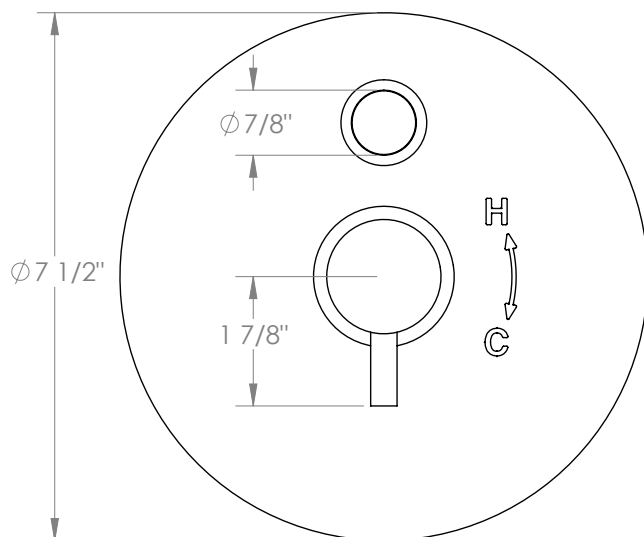

WATERMARK

BROOKLYN, NEW YORK

Thea 45-P90-TA4

Pressure Balance Shower Trim with Diverter

- Requires: SS-PB85 Pressure Balance Valve
- Solid brass construction
- Handle turns water on/off and sets desired temperature
- Lockable diverter knob switches from bottom outlet to top outlet
- Extension Kit: EXT81
- Professional installation recommended

Available in all finishes shown on the [Watermark Designs website](#)

Meets the applicable requirements of ASME A112.18.1/CSA B125.1, entitled "Plumbing Supply Fittings".

Watermark Designs reserves the right to make revisions without notice to product specifications. All product dimensions are nominal.