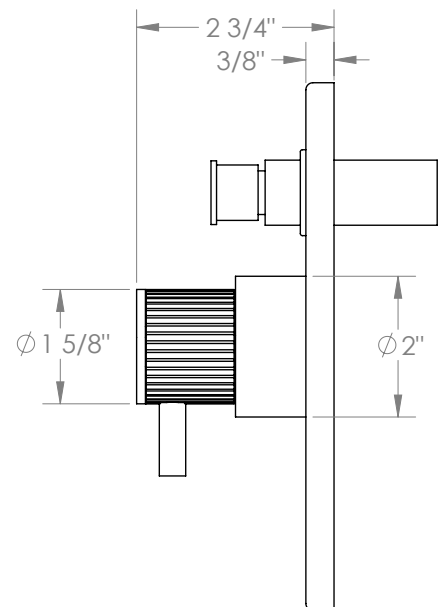

WATERMARK

BROOKLYN, NEW YORK

Thea 45-P90-TA4

Pressure Balance Shower Trim with Diverter

- Requires: SS-PB85 Pressure Balance Valve
- Solid brass construction
- Handle turns water on/off and sets desired temperature
- Lockable diverter knob switches from bottom outlet to top outlet
- Extension Kit: EXT81
- Professional installation recommended

Available in all finishes shown on the [Watermark Designs website](#)

Meets the applicable requirements of ASME A112.18.1/CSA B125.1, entitled "Plumbing Supply Fittings".

Watermark Designs reserves the right to make revisions without notice to product specifications. All product dimensions are nominal.