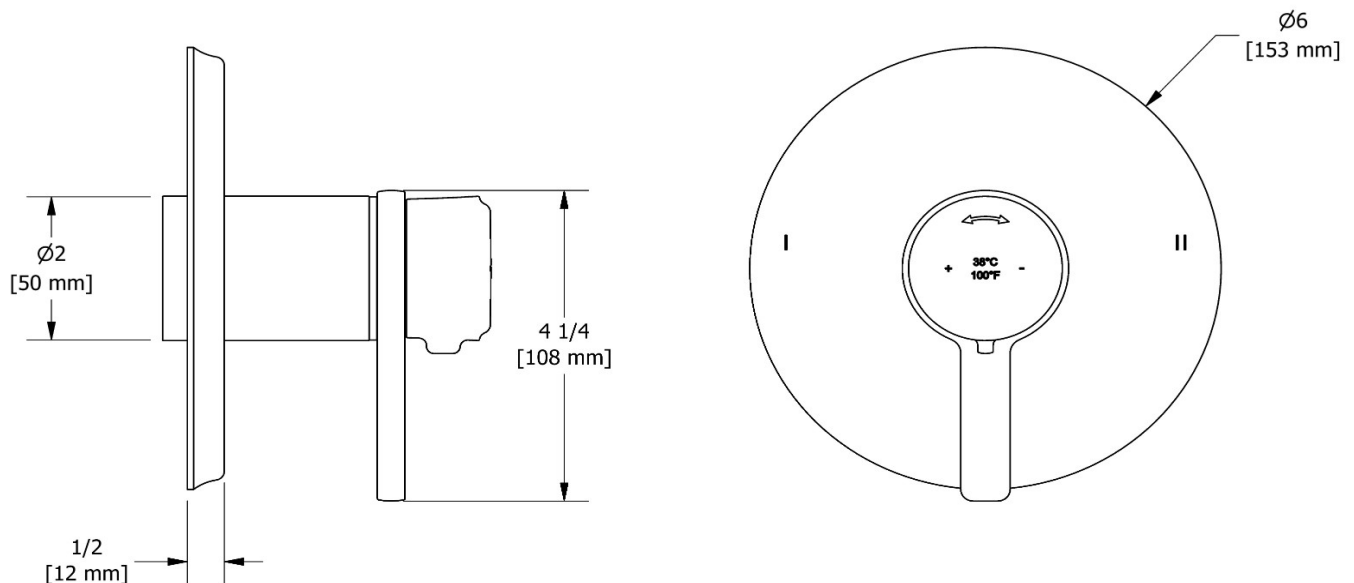

Certifications

- CSA B125.1
- ASME A112.18.1
- ASSE 1016
- ADA