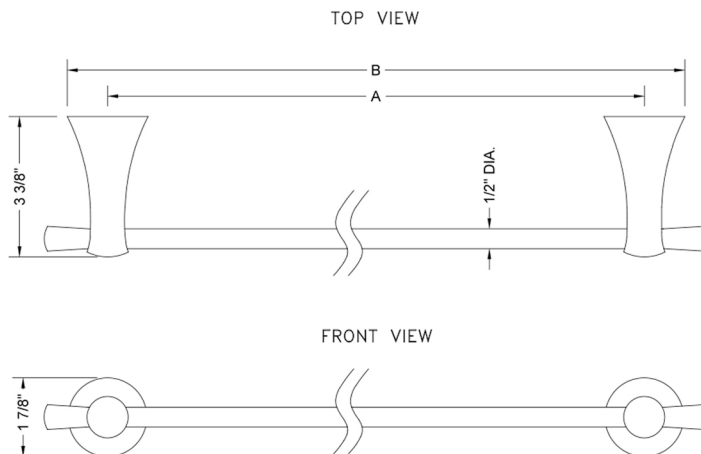

## 24" Cranford Towel Bar

Model #: 4460-TB-24-

### FEATURES:

- All brass towel bar
- Universal mounting hardware included
- 3 3/8" projection
- Blocking required for proper installation
- Not available in ULB

### SPECIFICATION DRAWING:

CRANFORD TOWEL BARS			
PART. #	DESCRIPTION	A	B
4460-TB-18-	18" ALL BRASS TOWEL BAR	18"	19 7/8"
4460-TB-24-	24" ALL BRASS TOWEL BAR	24"	25 7/8"