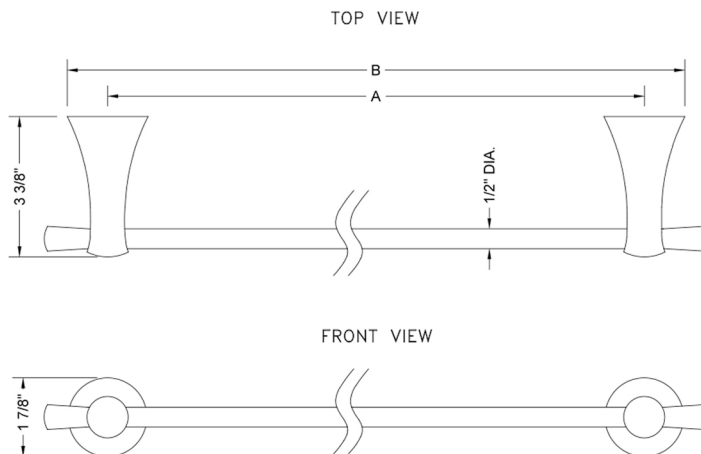

## 18" Cranford Towel Bar

Model #: 4460-TB-18-

### FEATURES:

- All brass towel bar
- Universal mounting hardware included
- 3 3/8" projection
- Blocking required for proper installation
- Not available in ULB

### SPECIFICATION DRAWING:

CRANFORD TOWEL BARS			
PART. #	DESCRIPTION	A	B
4460-TB-18-	18" ALL BRASS TOWEL BAR	18"	19 7/8"
4460-TB-24-	24" ALL BRASS TOWEL BAR	24"	25 7/8"