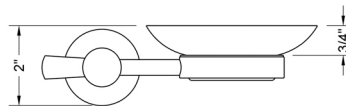

Cranford Soap Dish

Model #: 4460-SD-

FEATURES:

- All brass & glass soap dish
- Universal mounting hardware included
- 5 1/8" projection
- Removable 4 5/16" glass dish
- Blocking required for proper installation
- Not available in ULB

SPECIFICATION DRAWING:

FRONT VIEW

TOP VIEW