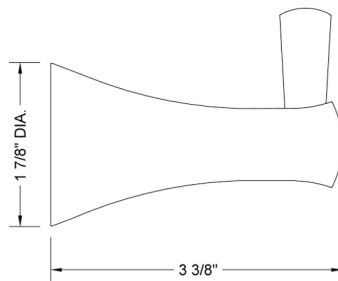

Cranford Robe Hook

Model #: 4460-RH-

FEATURES:

- All brass single robe hook
- Universal mounting hardware included
- 3 3/8" projection
- Blocking required for proper installation
- Not available in ULB

AVAILABLE FINISHES:

SPECIFICATION DRAWING:

SIDE VIEW

FRONT VIEW