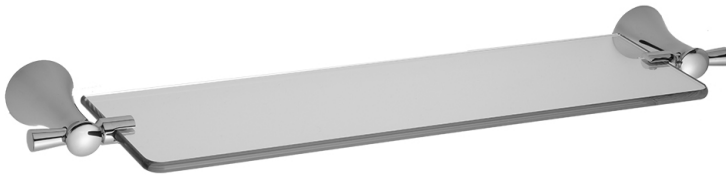

## Cranford Glass Shelf

Model #: 4460-GS-

### FEATURES:

- All brass & glass 17 3/4" shelf
- Universal mounting hardware included
- 5 1/2" - 7 1/2" projection
- 3/8" glass thickness
- Blocking required for proper installation
- Not available in ULB