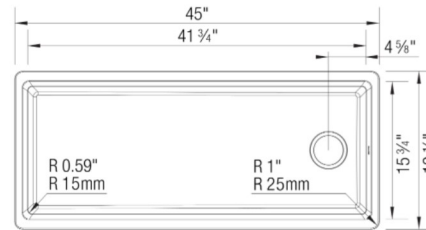

INTEOS 45 SILGRANIT

Sink Specifications

Color	SKU
Coal Black	443327
Anthracite	443328
Truffle	443331
Soft White	443334
Café	443332
White	443330
Cinder	443329
Volcano Gray	443333

Design and Planning Tips

- Min cabinet size: 48 in (1219 mm)
- Rim height: 7/16 in (11 mm)

What is included:

Includes bridge cutting board, accessories holder and large colander

Installation on a wooden frame, no clips required.
IMPORTANT: Specific cutout dimensions are required for proper accessories usage.
Please refer to the installation instructions.
Reversible sink.