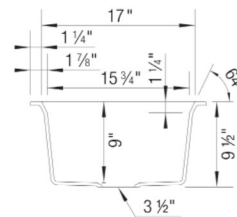

Warranty

BLANCO offers a limited lifetime warranty on all sinks and faucets, as well as a one-year warranty on all custom accessories.

Code/Standards Compliance

BLANCO sinks and faucets are third-party tested and certified to standards and listed by applicable certification bodies. For more information on individual product listings, contact our office or listing organization.

View our how-to videos to learn more about installing and caring for BLANCO products:
<https://www.blanco.com/us-en/service/how-to-videos/how-to-videos-for-sinks/>