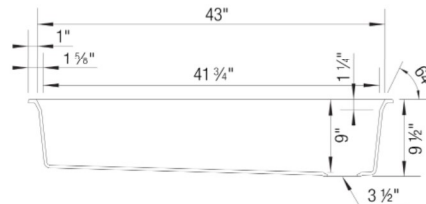

INTEOS 45 SILGRANIT

Sink Specifications

Color	SKU
Coal Black	443327
Anthracite	443328
Truffle	443331
Soft White	443334
Café	443332
White	443330
Cinder	443329
Volcano Gray	443333

Design and Planning Tips

- Min cabinet size: 48 in (1219 mm)
- Rim height: 7/16 in (11 mm)

What is included:

Includes bridge cutting board, accessories holder and large colander

Installation on a wooden frame, no clips required.
IMPORTANT: Specific cutout dimensions are required for proper accessories usage.
Please refer to the installation instructions.
Reversible sink.