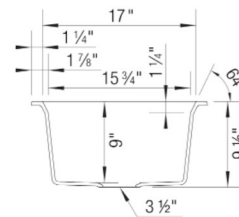

Warranty

BLANCO offers a limited lifetime warranty on all sinks and faucets, as well as a one-year warranty on all custom accessories.

Code/Standards Compliance

BLANCO sinks and faucets are third-party tested and certified to standards and listed by applicable certification bodies. For more information on individual product listings, contact our office or listing organization.

View our how-to videos to learn more about installing and caring for BLANCO products:
<https://www.blanco.com/us-en/service/how-to-videos/how-to-videos-for-sinks/>