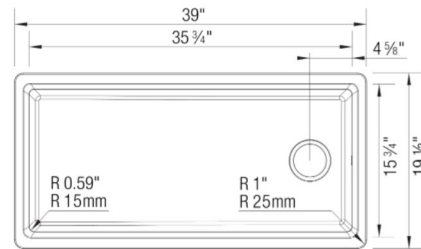

Sink Specifications

Color	SKU
Coal Black	443319
Anthracite	443320
Café	443324
Cinder	443321
Truffle	443323
White	443322
Soft White	443326
Volcano Gray	443325

INTEOS 39 SILGRANIT

Design and Planning Tips

- Min cabinet size: 42 in (1067 mm)
- Rim height: 7/16 in (11 mm)

What is included:

Includes bridge cutting board, accessories holder and large colander

Installation on a wooden frame, no clips required.
IMPORTANT: Specific cutout dimensions are required for proper accessories usage.
Please refer to the installation instructions.
Reversible sink.