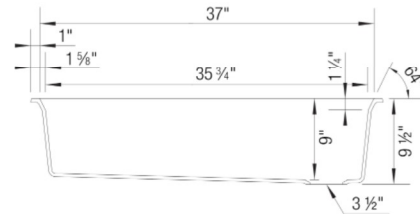

Sink Specifications

Color	SKU
Coal Black	443319
Anthracite	443320
Café	443324
Cinder	443321
Truffle	443323
White	443322
Soft White	443326
Volcano Gray	443325

INTEOS 39 SILGRANIT

Design and Planning Tips

- Min cabinet size: 42 in (1067 mm)
- Rim height: 7/16 in (11 mm)

What is included:

Includes bridge cutting board, accessories holder and large colander

Installation on a wooden frame, no clips required.
IMPORTANT: Specific cutout dimensions are required for proper accessories usage.
Please refer to the installation instructions.
Reversible sink.