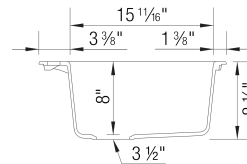

Codes & Standards

CSA B45.8-18/ IAPMO Z403-2018

Warranty

BLANCO offers a limited lifetime warranty on all sinks and faucets, as well as a one-year warranty on all custom accessories.

Code/Standards Compliance

BLANCO sinks and faucets are third-party tested and certified to standards and listed by applicable certification bodies. For more information on individual product listings, contact our office or listing organization.

View our how-to videos to learn more about installing and caring for BLANCO products:
<https://www.blanco.com/us-en/service/how-to-videos/how-to-videos-for-sinks/>

Questions? Contact us today

BLANCO America, Inc.
110 Mount Holly By-Pass
Lumberton, NJ 08048

Phone & Fax
Phone: 888-668-6201
Fax: 609-668-6211

While BLANCO endeavors to provide accurate information, all dimensions are nominal, cannot be guaranteed, and are subject to change or cancellation. BLANCO assumes no responsibility for use of superseded or voided specifications.