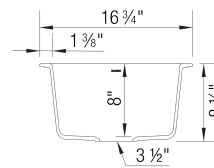

Sink Specifications

Color	SKU
Anthracite	443235
Cinder	443236
White	443237
Coal Black	443234
Truffle	443238
Soft White	443241
Volcano Gray	443240
Café	443239

LIVEN Bar SILGRANIT

Design and Planning Tips

- Min cabinet size: 21 in (533 mm)
- Rim height: 1/4 in (7 mm)

What is included:

Installation instructions, Cut-out template, Drop-in clips, Limited Lifetime Warranty

2 additional knock-out holes for accessories
Undermount or drop-in installation

Codes & Standards

CSA B45.8-18/ IAPMO Z403-2018

Warranty

BLANCO offers a limited lifetime warranty on all sinks and faucets, as well as a one-year warranty on all custom accessories.

Code/Standards Compliance

BLANCO sinks and faucets are third-party tested and certified to standards and listed by applicable certification bodies. For more information on individual product listings, contact our office or listing organization.

View our how-to videos to learn more about installing and caring for BLANCO products:
<https://www.blanco.com/us-en/service/how-to-videos/how-to-videos-for-sinks/>

Questions? Contact us today

BLANCO America, Inc.
110 Mount Holly By-Pass
Lumberton, NJ 08048

Phone & Fax
Phone: 888-668-6201
Fax: 609-668-6211

While BLANCO endeavors to provide accurate information, all dimensions are nominal, cannot be guaranteed, and are subject to change or cancellation. BLANCO assumes no responsibility for use of superseded or voided specifications.