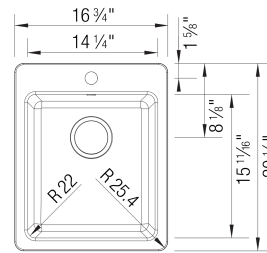

Sink Specifications

Color	SKU
Anthracite	443235
Cinder	443236
White	443237
Coal Black	443234
Truffle	443238
Soft White	443241
Volcano Gray	443240
Café	443239

LIVEN Bar SILGRANIT

Design and Planning Tips

- Min cabinet size: 21 in (533 mm)
- Rim height: 1/4 in (7 mm)