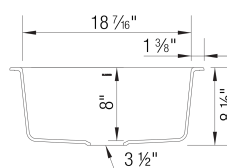

## Design and Planning Tips

- Min cabinet size: 24 in ( 610 mm )
- Rim height: 1/4 in ( 7 mm )

What is included:

Installation instructions, Cut-out template, Drop-in clips, Limited Lifetime Warranty

2 additional knock-out holes for accessories  
Undermount or drop-in installation