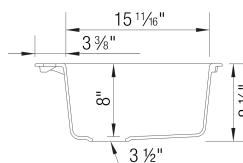

Codes & Standards

CSA B45.8-18/ IAPMO Z403-2018

Warranty

BLANCO offers a limited lifetime warranty on all sinks and faucets, as well as a one-year warranty on all custom accessories.

Code/Standards Compliance

BLANCO sinks and faucets are third-party tested and certified to standards and listed by applicable certification bodies. For more information on individual product listings, contact our office or listing organization.

View our how-to videos to learn more about installing and caring for BLANCO products:
<https://www.blanco.com/us-en/service/how-to-videos/how-to-videos-for-sinks/>

Questions? Contact us today

BLANCO America, Inc.
110 Mount Holly By-Pass
Lumberton, NJ 08048

Phone & Fax
Phone: 888-668-6201
Fax: 609-668-6211

While BLANCO endeavors to provide accurate information, all dimensions are nominal, cannot be guaranteed, and are subject to change or cancellation. BLANCO assumes no responsibility for use of superseded or voided specifications.