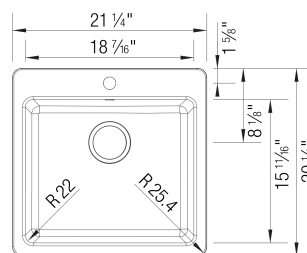

## Design and Planning Tips

- Min cabinet size: 24 in ( 610 mm )
- Rim height: 1/4 in ( 7 mm )

What is included:

Installation instructions, Cut-out template, Drop-in clips, Limited Lifetime Warranty

2 additional knock-out holes for accessories  
Undermount or drop-in installation