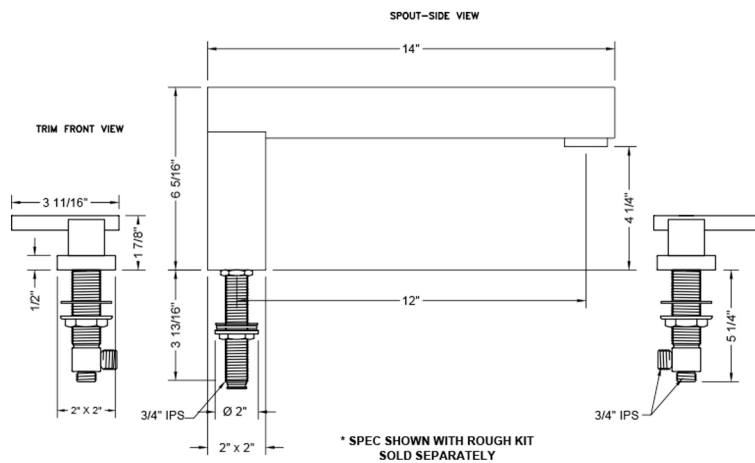

CUBIX® Roman Tub Set with CUBIX® Lever Handles

Model #: 4404-T670-TRIM-

FEATURES:

- All brass roman deck mount tub set trim
- Stationary spout
- Well suited for oversized tubs
- 12" spout reach center to center
- Spout Hole Size Min-Max: 1" - 1 1/2"
- Valve Hole Size Min-Max: 1 1/4" - 1 3/8"
- Requires J-6914 rough in kit
- Not available in BKN, PCU, PG, SG, ULB, WH & JACLO=COLOR

SPECIFICATION DRAWING:

AVAILABLE HANDLES: