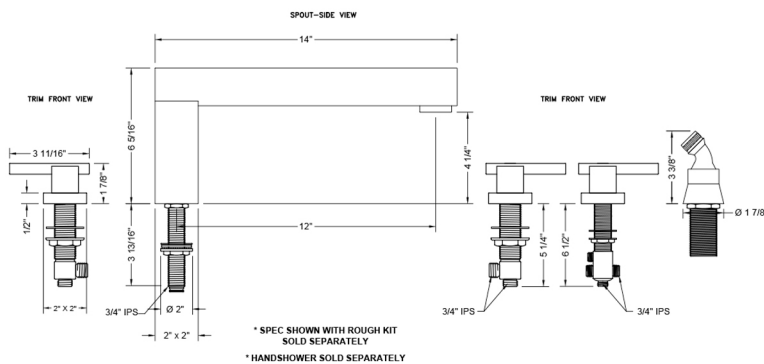

# CUBIX® Roman Tub Set with CUBIX® Lever Handles and Angled Handshower Holder

Model #: 4404-T670-A-TRIM-

## FEATURES:

- All brass roman deck mount tub set trim
- Any handshower can be used
- Stationary spout
- Well suited for oversized tubs
- Includes:
  - 3060-DS hose
  - 8029 angled handshower mount
  - 8019 deck mount sleeve
- Order handshower separately
- 12" spout reach center to center
- Spout Hole Size Min-Max: 1" - 1 1/2"
- Valve Hole Size Min-Max: 1 1/4" - 1 3/8"
- Requires J-6914-DIV-RGH rough in kit
- Not available in BKN, PCU, PG, SG, ULB, WH, JACLO=COLOR

## SPECIFICATION DRAWING: