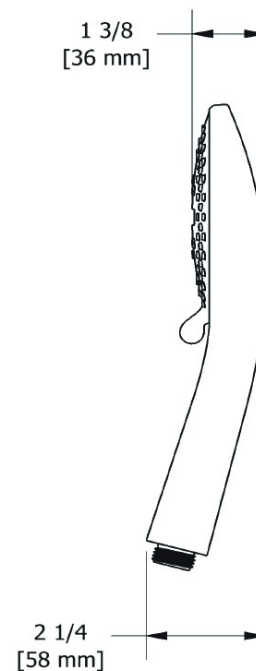

For warranty or additional information, contact:

US Customers

U.S.A.
houseofrohl.com/support
1-800-777-9762

QUEBEC / MARITIMES / WESTERN CANADA
QUÉBEC / MARITIMES / OUEST CANADIEN
QUEBEC / MARITIMOS / CANADA OCCIDENTAL
houseofrohl.ca/support
1-866-473-8442

Canadian Customers

ONTARIO
houseofrohl.ca/support
1-800-287-5354