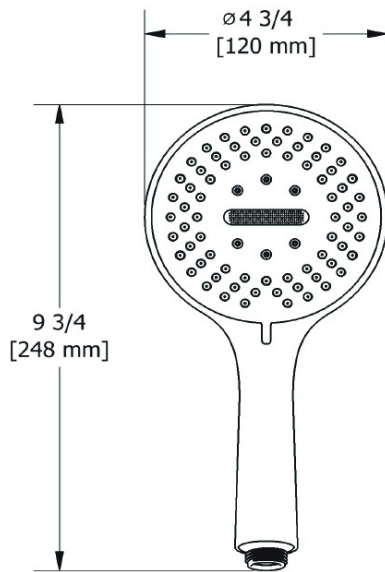

For warranty or additional information, contact:

US Customers

U.S.A.
houseofrohl.com/support
1-800-777-9762

QUEBEC / MARITIMES / WESTERN CANADA
QUÉBEC / MARITIMES / OUEST CANADIEN
QUEBEC / MARITIMOS / CANADA OCCIDENTAL
houseofrohl.ca/support
1-866-473-8442

Canadian Customers

ONTARIO
houseofrohl.ca/support
1-800-287-5354