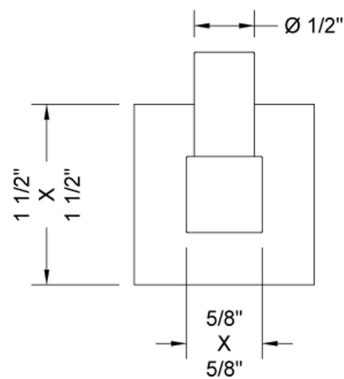

CUBIX® Robe Hook

Model #: 4279-

FEATURES:

- All brass single robe hook
- Universal mounting hardware included
- 2 1/8" projection
- Not available in BKN, PCU, & PG

AVAILABLE FINISHES:

Polished Chrome (PCH)	Satin Chrome (SC)	Bronze Umber (BU)
Satin Nickel (SN)	Pewter (PEW)	Caramel Bronze (CB)
Polished Nickel (PN)	Antique Brass (AB)	Antique Copper (ACU)
Oil-Rubbed Bronze (ORB)	Polished Brass (PB)	Vintage Bronze (VB)
Satin Brass (SB)	Matte Black (MBK)	Satin Gold (SG)
White (WH)	Unlacquered Brass (ULB)	Satin Cooper (SCU)
Almond (ALD)	Amber (AMB)	Azure Blue (AZB)
Coral (COR)	Mint Green (GRN)	Stone Grey (GRY)
Lilac (LAC)	Light Blue (LBL)	Limon (LIM)
Plum (PLM)	Pink (PNK)	Red (RED)
Graphite (GPH)	Aged Unlacquered Brass (AUB)	

SPECIFICATION DRAWING:

FRONT VIEW

SIDE VIEW