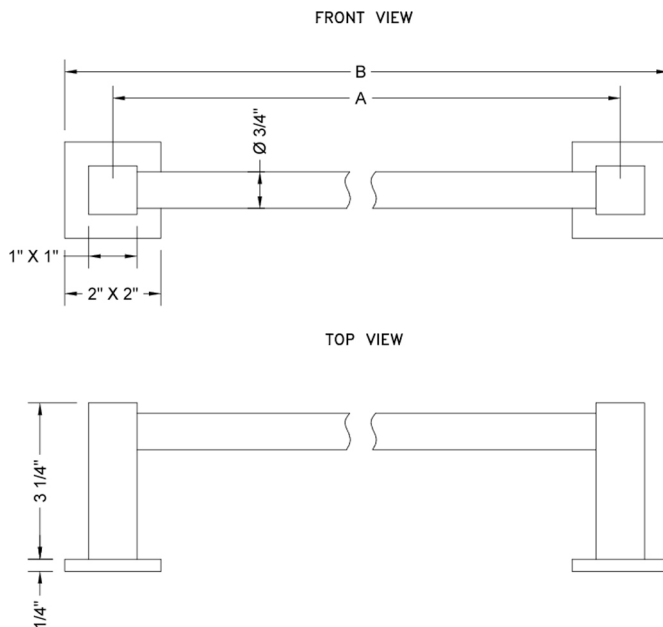

24" CUBIX® Towel Bar

Model #: 4224-

FEATURES:

- All brass towel bar
- Universal mounting hardware included
- 3 1/2" projection
- Custom lengths available, contact JACLO for pricing & availability
- Able to be cut in the field
- Not available in BKN, PCU, & PG

SPECIFICATION DRAWING:

CUBIX® TOWEL BARS			
PART. #	DESCRIPTION	A	B
4218-	18" TOWEL BAR	18"	20"
4224-	24" TOWEL BAR	24"	26"