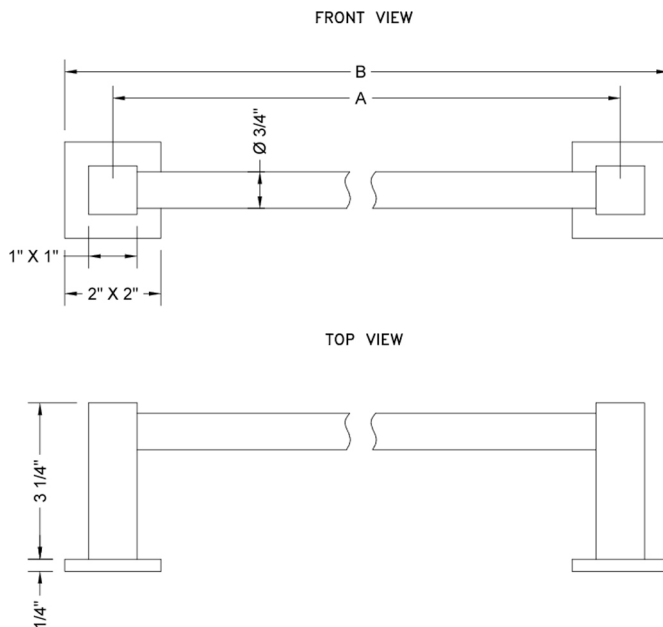

18" CUBIX® Towel Bar

Model #: 4218-

FEATURES:

- All brass towel bar
- Universal mounting hardware included
- 3 1/2" projection
- Custom lengths available, contact JACLO for pricing & availability
- Able to be cut in the field
- Not available in BKN, PCU, & PG

SPECIFICATION DRAWING:

CUBIX® TOWEL BARS			
PART. #	DESCRIPTION	A	B
4218-	18" TOWEL BAR	18"	20"
4224-	24" TOWEL BAR	24"	26"