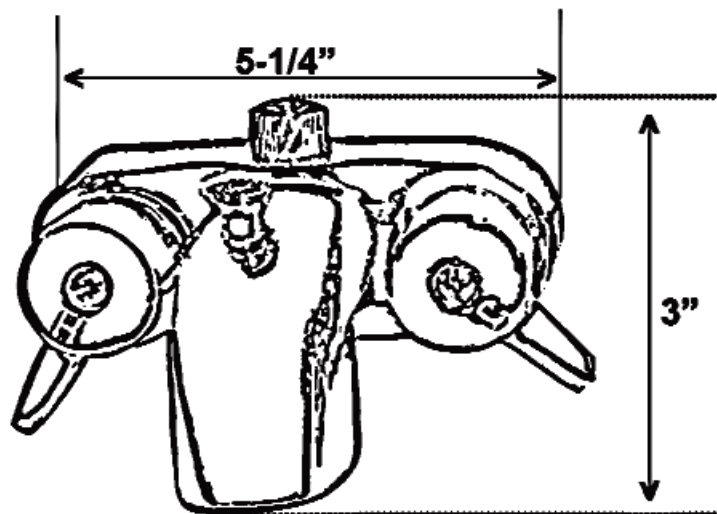

RECTANGULAR "D" SHOWER UNIT

Cat. No.
4193

Features:

- ▶ D shower rod is 1" solid brass tubing
- ▶ Washerless diverter bathcock
- ▶ 3 3/8" Centers
- ▶ 1/4" Turn compressions stems
- ▶ Flow rate is 4 GPM
- ▶ Metal lever handles
- ▶ Polished Chrome and Brass have plastic showerhead
- ▶ Brushed Nickel, Polished Nickel and Oil Rubbed Bronze have a metal showerhead
- ▶ Double eye loop connector: part #336 included
- ▶ Rectangular flanges: part #300 included
- ▶ For use with #5576 double offset supplies (Not Included)
- ▶ Available with 48", 54", or 60" shower rod (#4193-48, #4193-54, #4193-60)

Finishes:

CP Polished Chrome	BN Brushed Nickel
PB Polished Brass	ORB Oil Rubbed Bronze
PN Polished Nickel	

L: 48"	D: 26"
L: 54"	D: 26"
L: 60"	D: 26"
Riser Height:	62"
Faucet Width:	5 1/4"

Dimensions are nominal and may vary. Dimensions and specifications subject to change without notice.