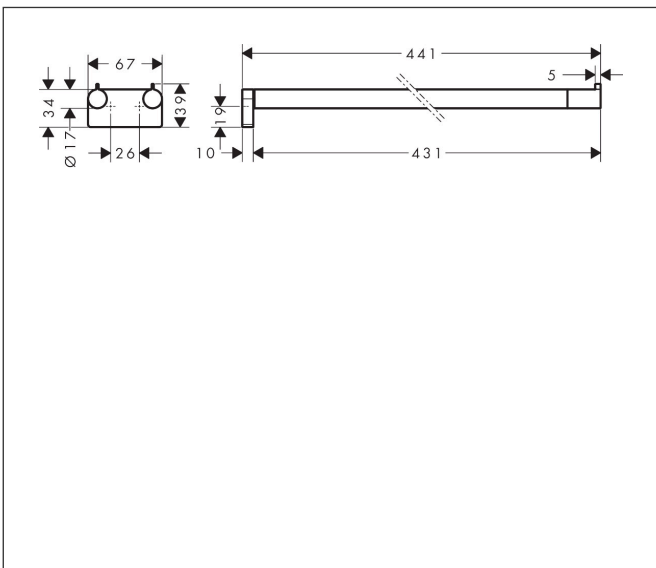

Drawing

Technology

Certificates/approvals