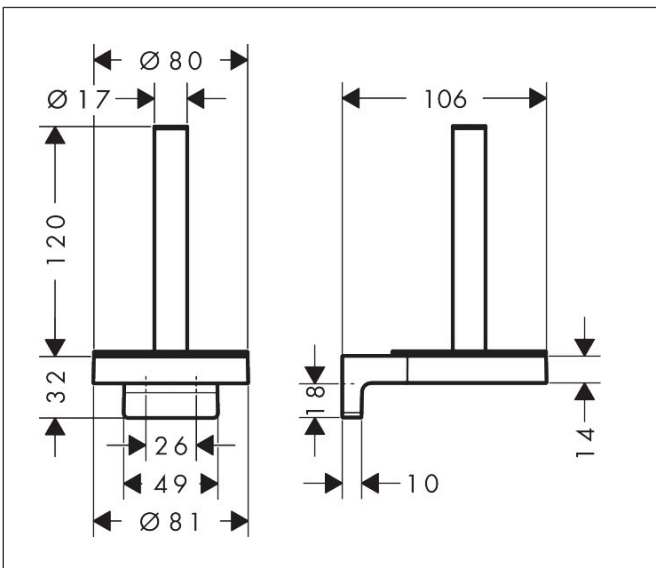

Brand hansgrohe
 Art. Name **AddStoris S** Spare Toilet Paper Holder
 Art. Nr. 41786000
 Surface Chrome

Product Picture

Features

- Wall-mounted
- Metal
- With mounting material
- Concealed fastening

Drawing