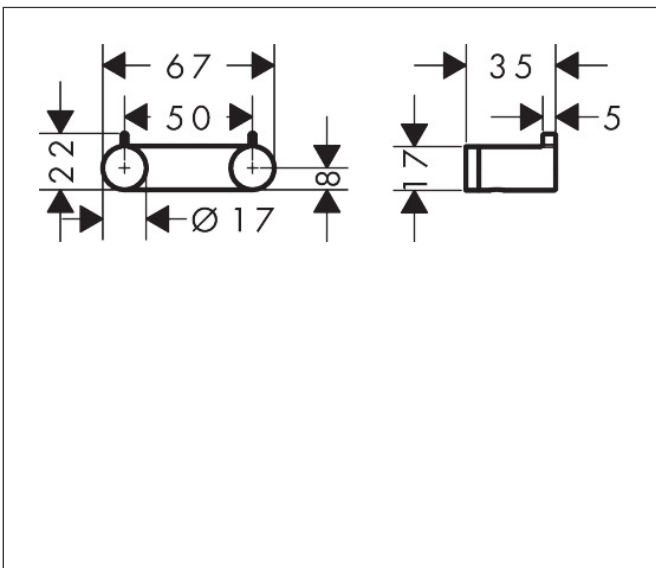

Brand hansgrohe
 Art. Name **AddStoris S** Double Hook
 Art. Nr. 41785000
 Surface Chrome

Product Picture

Features

- Wall-mounted
- Metal
- With mounting material
- Concealed fastening

Drawing

Technology

Certificates/approvals