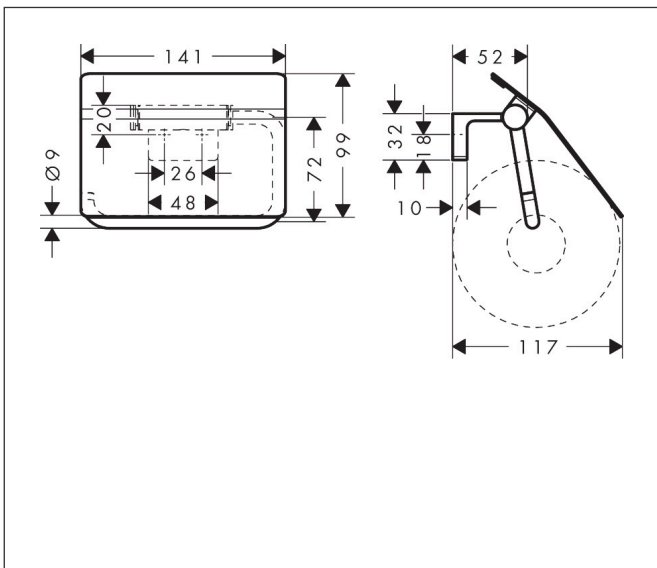

Drawing

Technology

Certificates/approvals