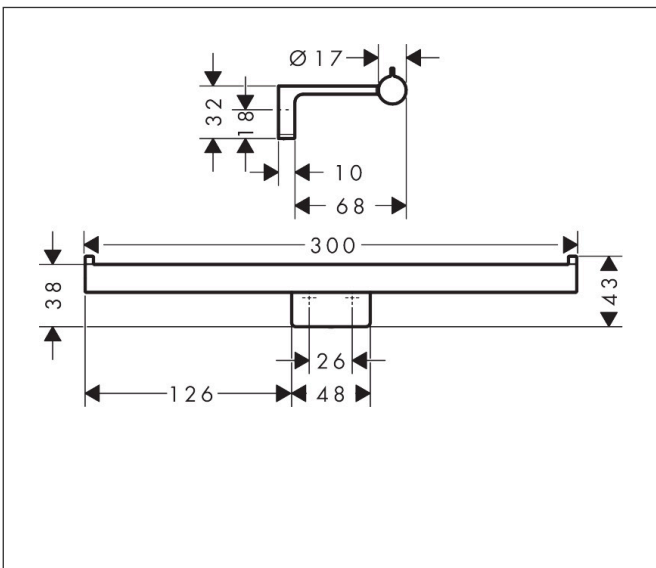

Drawing

Technology

Certificates/approvals