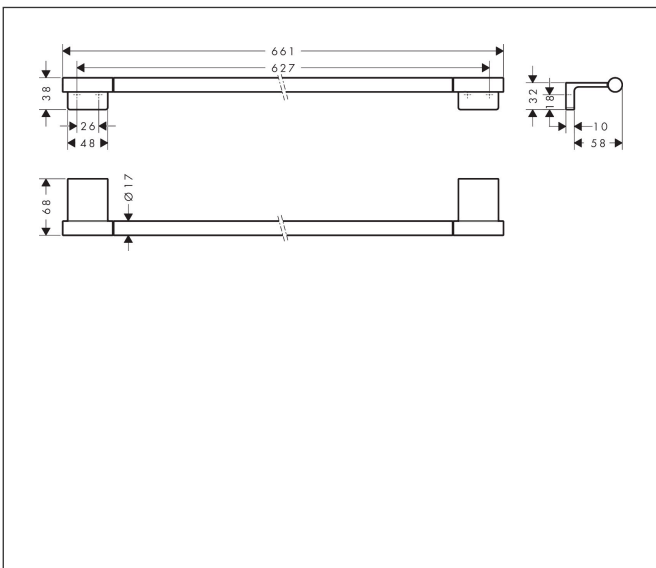

Drawing

Technology

Certificates/approvals