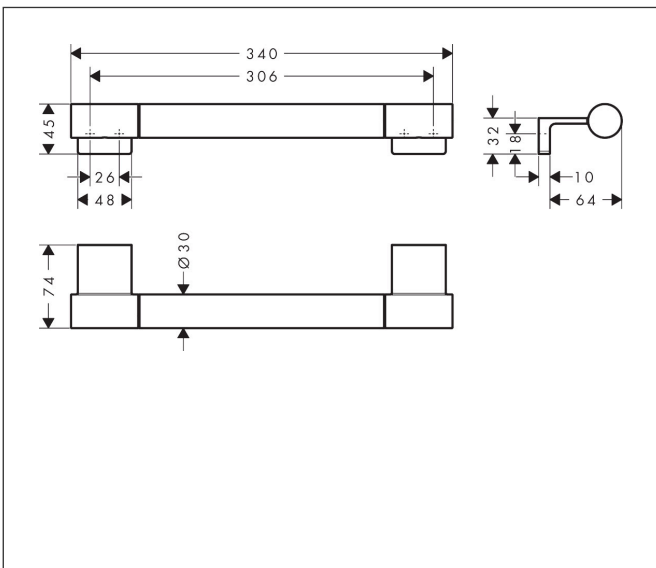

Drawing

Technology

Certificates/approvals