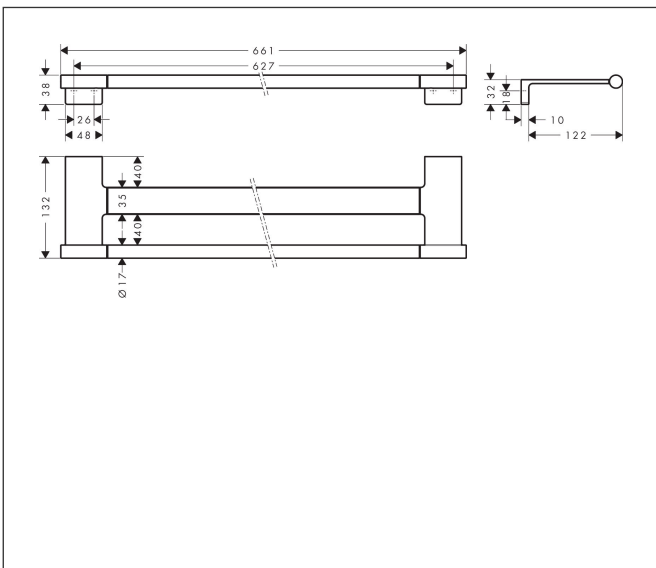

Drawing

Technology

Certificates/approvals