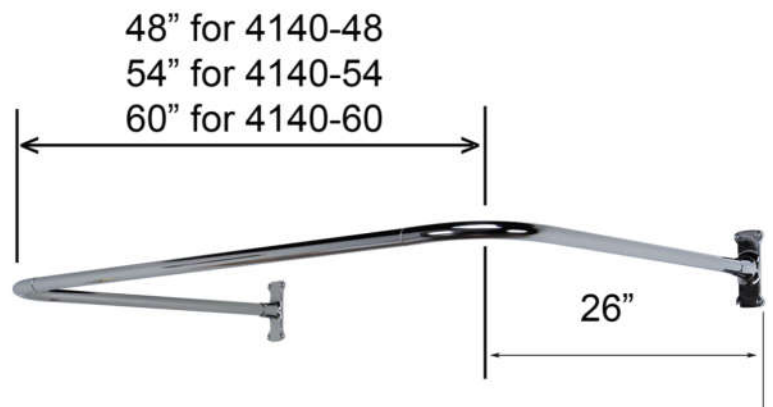

# “U” SHAPED SHOWER ROD

Cat. No.  
4140

## Features:

- ▶ 1” Solid Brass Tubing
- ▶ Includes Rectangular Flanges: Part #300
- ▶ Available In 2 Finishes
- ▶ Available In 3 Sizes: 48”, 54”, and 60” (#4140-48, #4140-54, and #4140-60)
- ▶ All Rods Come As 3 Pieces
- ▶ Rods Are Adjustable By Cutting Ends
- ▶ Ceiling Supports Available: Part #340

## Finishes:

- CP Polished Chrome
- BP Polished Brass

L: 48”	D: 26”
L: 54”	D: 26”
L: 60”	D: 26”

Dimensions are nominal and may vary. Dimensions and specifications subject to change without notice.