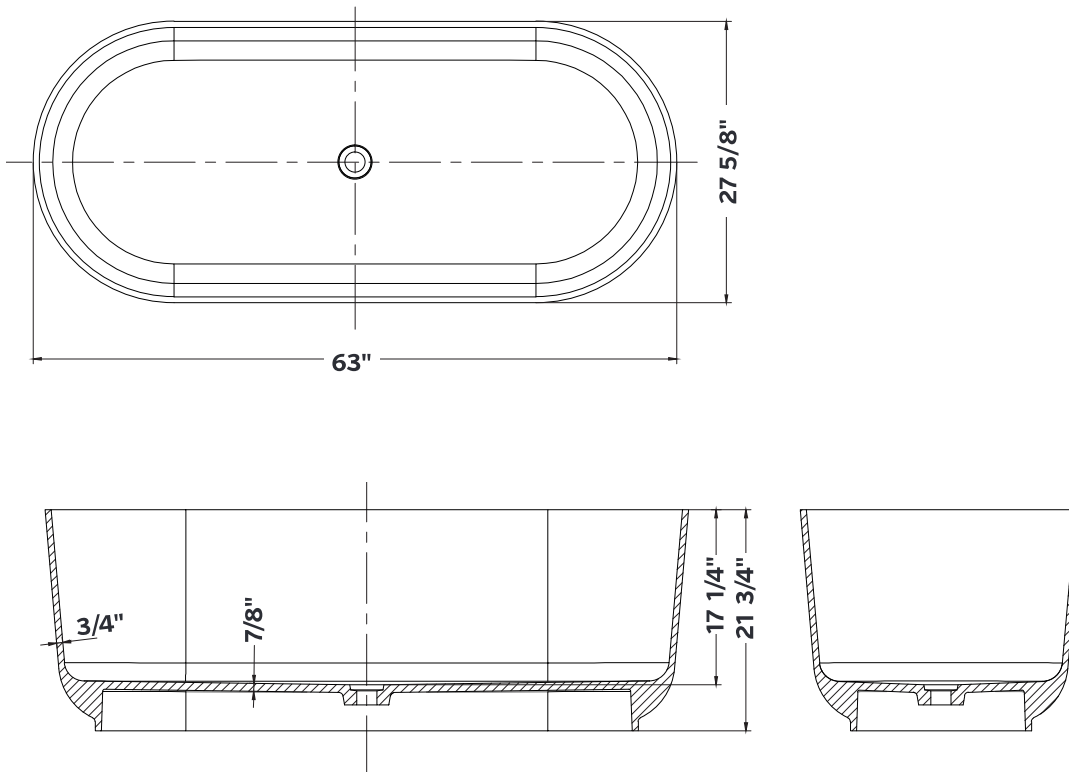

#4123-WW Shown

Verona

Solid Surface Bathtub

#4123 | 63" L x 27 5/8" W x 21 3/4" H
Weight 220 lbs, Capacity 71 gallons

Cheviot Products' solid surface bathtubs are hand-formed, using the latest generation of composite resin materials. Warm to the touch and possessing superior insulation properties, these bathtubs are ideal for those who prefer a long, hot soak. Inherently harder and stronger than acrylic, solid surface bathtubs are also impervious to creaking and flexing. Polished by hand to a glossy sheen, the material is stain resistant and easy to clean and maintain.

Rim Configuration
Slimline

Colours
Gloss White
Matte Black

Note
Rough-in dimensions may vary +/- 1/2" and are subject to change. No responsibility is assumed by Cheviot Products Inc. One Year Limited Warranty against manufacturer's defects.