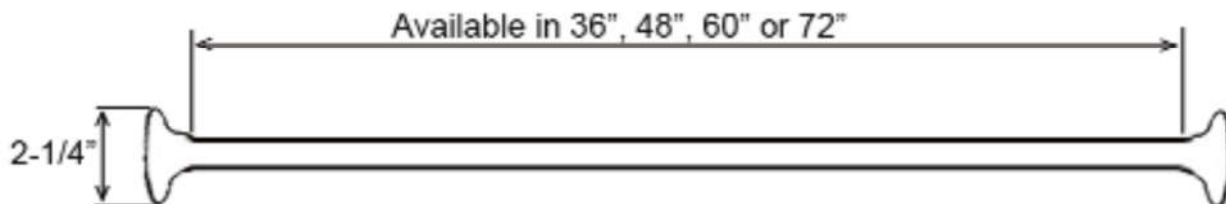

Finishes:

AB	Antique Brass	
PN	Polished Nickel	
BP	Polished Brass	
SN	Brushed Nickel	
CP	Polished Chrome	
WH	White	
ORB	Oil Rubbed Bronze	
MB	Matte Black