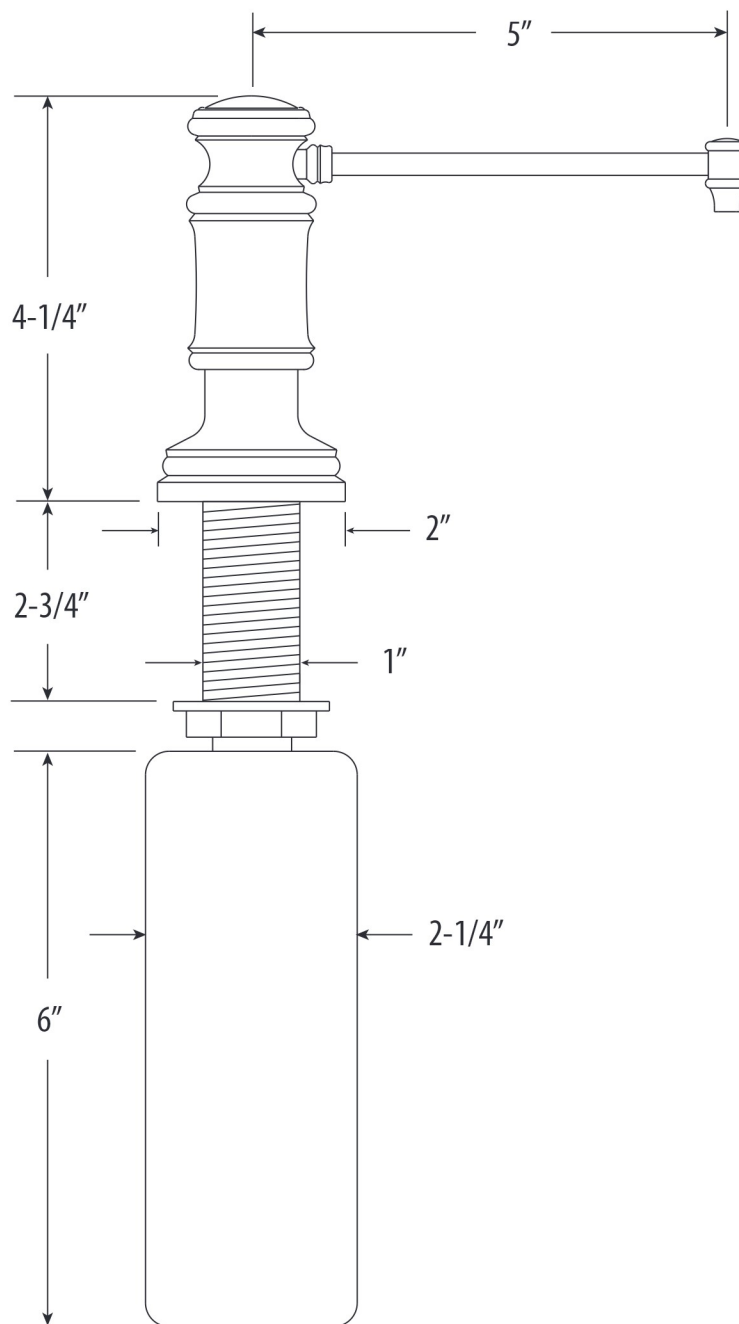

TRADITIONAL SOAP/LOTION DISPENSER - EXTENDED STRAIGHT SPOUT

4055E

- MAX COUNTER THICKNESS 2-3/8"
- INSTALL HOLE SIZE ADAPTABLE UP TO 1-3/8"

DIMENSIONS MAY VARY AND ARE SUBJECT TO CHANGE. NO RESPONSIBILITY IS ASSUMED FOR USE OF SUPERCEDED OR VOIDED DATA