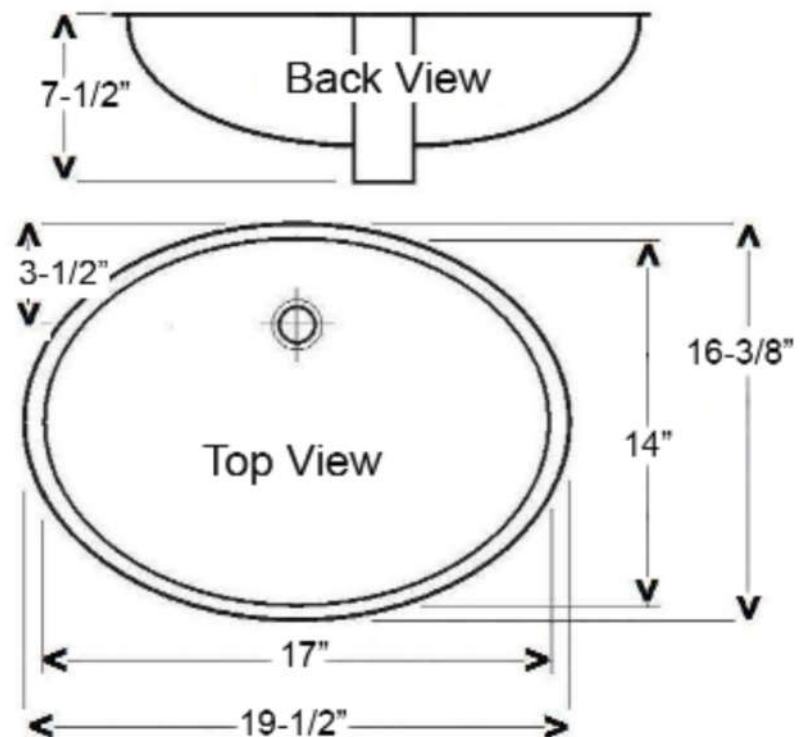

ROSA 500 WASH BASIN

Cat. No.
4-733

Features:

- ▶ Made of Vitreous China
- ▶ Also available in double glaze (**4-733WH-DG**)
- ▶ Oval shape
- ▶ Pre-drilled overflow hole
- ▶ Undercounter
- ▶ Mounting clips needed (Order separately)
- ▶ IAPMO certified

Colors:

WH White
BQ Bisque

Compliance Certification
Meets or exceeds the following specifications: ASME A112 2013 for Vitreous China fixtures.

W: 19-1/2"
D: 16-3/8"
H: 7-1/2"
Flange: 2-7/8" x 1-5/8" deep

Interior Dimensions:

Basin Interior: 17" x 14"
Basin Depth: 6-1/2"

Dimensions of fixture are nominal and may vary within the range of tolerances established by ASME Standard A112.19.2.2013. Dimensions and specifications subject to change without notice.