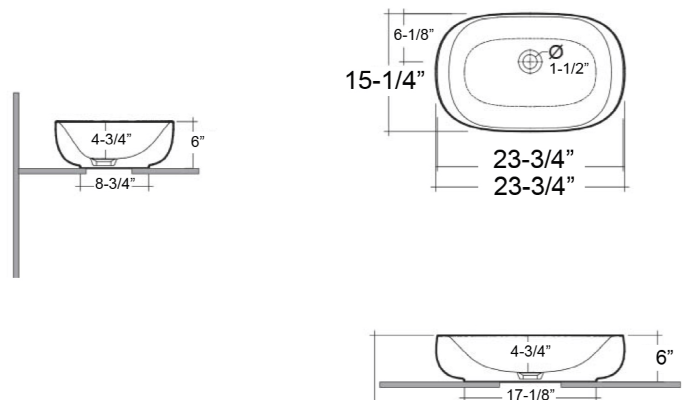

# ILLUSION 23-5/8" VESSEL

Cat. No  
4-701WH

faucet not included

Top of vessel  
W: 23-3/4"  
D: 15-1/4"  
Above counter height: 6"

Bottom of vessel:  
W: 17-1/8"  
D: 8-3/4"

**\*Please do NOT drill hole without actual product.**

## Interior Dimensions:

Basin interior: 20-1/2" x 14"  
Basin depth: 4-3/4"  
Back of basin to center of drain: 6-1/8"

## Features:

- ▶ Vessel
- ▶ Vitreous China Construction
- ▶ No overflow
- ▶ No faucet holes
- ▶ Drain not provided
- ▶ Can be used with grid drain #5601, FELDR-WH, or #57100 (not included)
- ▶ 1/2" Rim

### **Compliance Certification**

Meets or exceeds the following specifications: ASME A112.19.2 2018 and CSA B45.1-18 for ceramic plumbing fixtures.

Dimensions of fixture are nominal and may vary within the range of tolerances established by AMSE Standard A112.19.2.2013 Dimensions and specifications subject to change without notice.