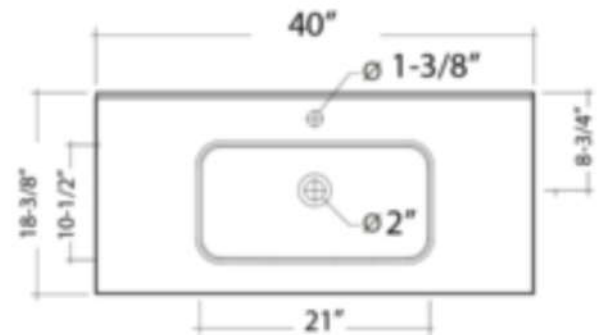

# JOY 40" DROP-IN 1 HOLE

Cat. No.  
4-1931WH

Faucet Not Included

Width: 40"  
Depth: 18-3/8"  
Height: 6-5/8"

## Interior Dimensions:

|                                    |               |
|------------------------------------|---------------|
| Basin Interior:                    | 21" x 10-1/2" |
| Basin Depth:                       | 5"            |
| Water depth to overflow:           | 3-1/4"        |
| Back of basin to center of faucet: | 2-1/2"        |
| Back of basin to center of drain:  | 8-3/4"        |
| Faucet:                            | 1-3/8"        |

Dimensions of fixture are nominal and may vary within the range of tolerances established by ASME Standard A112.19.2-2018. Dimensions and specifications subject to change without notice.