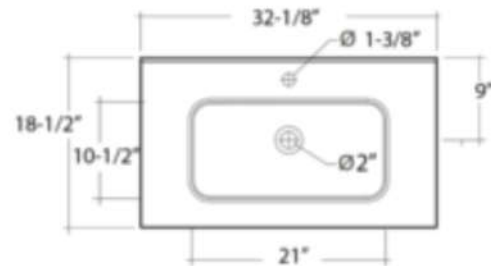

JOY 32" DROP-IN 1 HOLE

Cat. No.
4-1921WH

Drain not included

W: 32-1/8"
D: 18-1/2"
H: 7"

Interior Dimensions:

Basin Interior: 21" x 10-1/2"
Basin Depth: 5"
Water depth to overflow: 3"
Back of basin to center of faucet: 2-1/2"
Back of basin to center of drain: 9"
Faucet: 1-3/8"

Features:

- ▶ Drop-in installation
- ▶ Made of Vitreous China
- ▶ Rak logo
- ▶ Available for 1-hole
- ▶ Pre-drilled overflow
- ▶ Compatible with #57080, #5600, or #5611

Colors:

WH White

Meets or exceeds the following specifications: ASME A112.19.2 2018 and CSA B45.1-18 for ceramic plumbing fixtures.

Dimensions of fixture are nominal and may vary within the range of tolerances established by ANSI Standard A112.19.2-2018. Dimensions and specifications subject to change without notice.