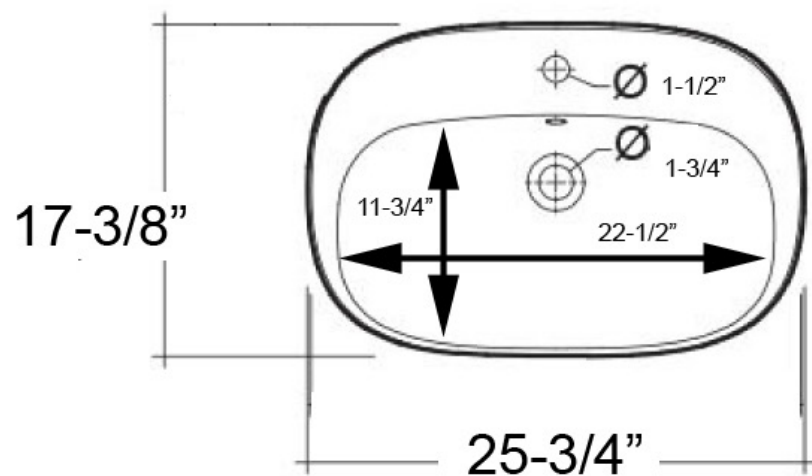

*SPECIFICATIONS*

**ILLUSION 650 WALL MOUNT**

RAK Illusion Collection

**SKU # OPTIONS**

- 4-1741WH | White, One Faucet Hole
- 4-1744WH | White, 4" Faucet Spread

**PRODUCT DETAILS**

- 25.75" x 17.37" x 6.5" OD
- 22.5" x 11.75" x 5" ID
- Vitreous china material
- 1.75" drain opening
- Pre-drilled overflow
- Back of basin to center of faucet: 2.37"
- Back of basin to center of drain: 8"
- Mount holes cc: 10"