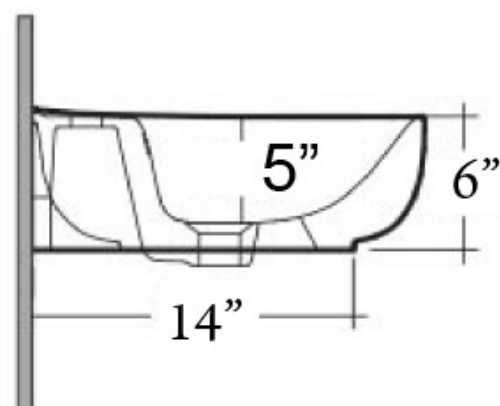

*SPECIFICATIONS*

**ILLUSION 650 WALL MOUNT**

RAK Illusion Collection

**SKU # OPTIONS**

- 4-1741WH | White, One Faucet Hole
- 4-1744WH | White, 4" Faucet Spread

**PRODUCT DETAILS**

- 25.75" x 17.37" x 6.5" OD
- 22.5" x 11.75" x 5" ID
- Vitreous china material
- 1.75" drain opening
- Pre-drilled overflow
- Back of basin to center of faucet: 2.37"
- Back of basin to center of drain: 8"
- Mount holes cc: 10"