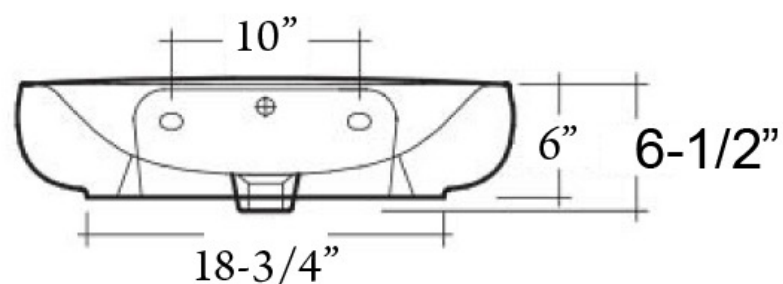

*SPECIFICATIONS*

**ILLUSION 650 WALL MOUNT**

RAK Illusion Collection

**SKU # OPTIONS**

- 4-1741WH | White, One Faucet Hole
- 4-1744WH | White, 4" Faucet Spread

**PRODUCT DETAILS**

- 25.75" x 17.37" x 6.5" OD
- 22.5" x 11.75" x 5" ID
- Vitreous china material
- 1.75" drain opening
- Pre-drilled overflow
- Back of basin to center of faucet: 2.37"
- Back of basin to center of drain: 8"
- Mount holes cc: 10"