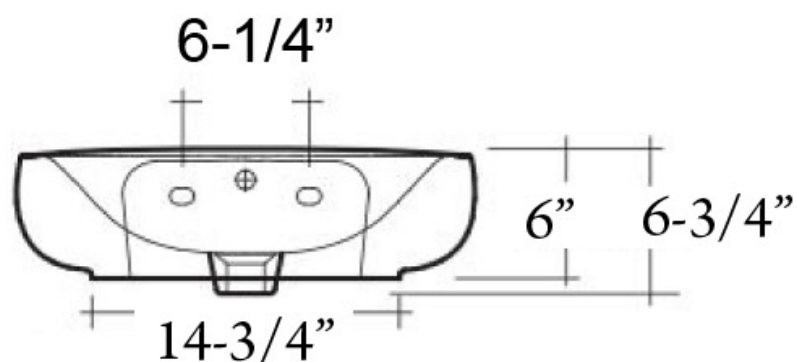

*SPECIFICATIONS*

**ILLUSION 550 WALL MOUNT**

RAK Illusion Collection

**SKU # OPTIONS**

- 4-1721WH | White, One Faucet Hole
- 4-1724WH | White, 4" Faucet Spread

**PRODUCT DETAILS**

- 21.75" x 17.12" x 6.75" OD
- 19" x 11.25" x 5" ID
- Vitreous china material
- 1.75" drain opening
- Pre-drilled overflow
- Back of basin to center of faucet: 2.5"
- Back of basin to center of drain: 8"
- Mount holes cc: 6.25"