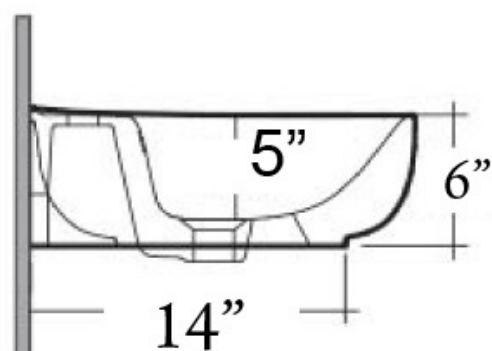

*SPECIFICATIONS*

**ILLUSION 550 WALL MOUNT**

RAK Illusion Collection

**SKU # OPTIONS**

- 4-1721WH | White, One Faucet Hole
- 4-1724WH | White, 4" Faucet Spread

**PRODUCT DETAILS**

- 21.75" x 17.12" x 6.75" OD
- 19" x 11.25" x 5" ID
- Vitreous china material
- 1.75" drain opening
- Pre-drilled overflow
- Back of basin to center of faucet: 2.5"
- Back of basin to center of drain: 8"
- Mount holes cc: 6.25"