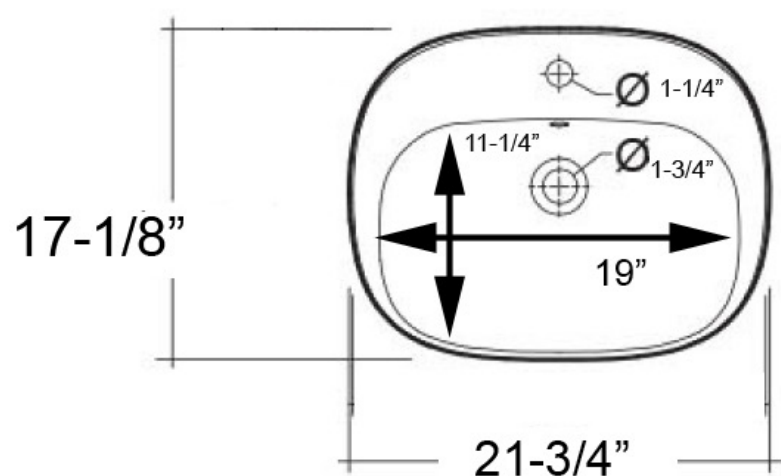

*SPECIFICATIONS*

**ILLUSION 550 WALL MOUNT**

RAK Illusion Collection

**SKU # OPTIONS**

- 4-1721WH | White, One Faucet Hole
- 4-1724WH | White, 4" Faucet Spread

**PRODUCT DETAILS**

- 21.75" x 17.12" x 6.75" OD
- 19" x 11.25" x 5" ID
- Vitreous china material
- 1.75" drain opening
- Pre-drilled overflow
- Back of basin to center of faucet: 2.5"
- Back of basin to center of drain: 8"
- Mount holes cc: 6.25"