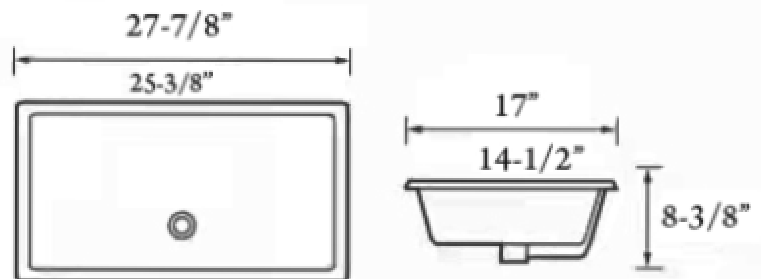

## Features:

- ▶ Made of Vitreous China
- ▶ Rectangular
- ▶ Pre-drilled overflow hole
- ▶ For undercounter installation
- ▶ Sink Clips Needed (Order Separately)
- ▶ Rim size: 1-1/8"
- ▶ For use with grid drain #5600 or #57080

## Interior Dimensions:

Basin Interior: 25-3/8" x 14-1/2"  
Basin Depth: 6-3/8"  
Water depth to overflow: 4-7/8"

Dimensions of fixture are nominal and may vary within the range of tolerances established by ANSI Standard A112.19.2.2018. Dimensions and specifications subject to change without notice.