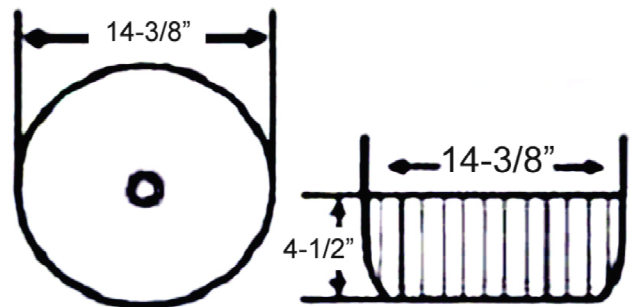

BOLTON 14" CIRCULAR BASIN

Cat. No.
4-113WH

Basin Diameter: 14-³/₈"
Height: 4-¹/₂"
Base: 14"

Features:

- ▶ Made of Vitreous China
- ▶ Above Counter
- ▶ Stylish Design
- ▶ No overflow hole
- ▶ Drain not provided
- ▶ Compatible only with drain #5610 (Not included)

Colors:

WH White

Meets or exceeds the following specifications: ASME A112.19.2 2008 and CSA B45.1-08 for ceramic plumbing fixtures..

Interior Dimensions:

Basin Interior diameter: 13-⁵/₈"
Basin Depth: 3-⁵/₈"
Back of basin to center of drain: 7-¹/₄"
Drain size: 1-³/₄"

Dimensions of fixture are nominal and may vary within the range of tolerances established by ANSI Standard A112.19.2-2008. Dimensions and specifications subject to change without notice.