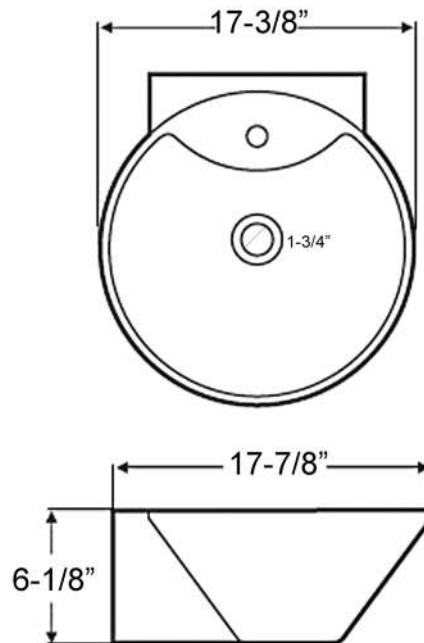

MIMI 17" WALL HUNG BASIN

Cat. No
4-1130

Faucet not included

Mounting hardware

W: 17-³/₈"
D: 17-⁷/₈"
H: 6-¹/₈"

Water depth 2-¹/₄ to overflow

Features:

- ▶ Wall hung basin
- ▶ Made of Vitreous China
- ▶ Pre-drilled with 1-³/₈" single faucet hole
- ▶ Pre-drilled overflow
- ▶ Chrome decorative overflow cover included
- ▶ Mounting hardware included
- ▶ Drain not provided

Colors

WH White

Meets or exceeds the following specifications: ASME A112.19.2 2018 and CSA B45.1-18 for ceramic plumbing fixtures.

Interior Dimensions:

Basin Interior:	15- ³ / ₈ " x 11- ⁵ / ₈ "
Basin Depth:	4"
Drain size:	1- ³ / ₄ "
Back of basin to center of faucet:	2- ³ / ₄ "
Back of basin to center of drain:	9- ¹ / ₄ "
Mount holes cc:	3- ¹ / ₄ "
Faucet hole diameter:	1- ³ / ₈ "

Dimensions of fixture are nominal and may vary within the range of tolerances established by ASME Standard A112.19.2.2018. Dimensions and specifications subject to change without notice.