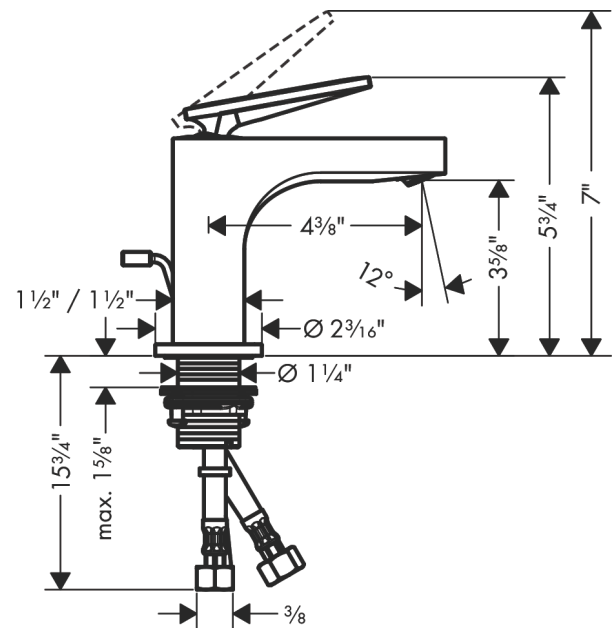

AXOR Citterio
Single-Hole Faucet 90 with Pop-Up Drain, 1.2 GPM
 Finish: **Chrome** Part no. : **39022001**

Features

- Consists of: Single-Hole Faucet, Pop Up Drain
- handle design: lever handle
- Spray pattern: Laminar spray
- swiveling spray former
- Maximum flow rate: 1.2 GPM
- ceramic cartridge
- Pop-Up Drain

Item details

List Price \$ 880.00

Technology

Compliance / Sustainability

Product image

Scale drawing

AXOR Citterio
Single-Hole Faucet 90 with Pop-Up Drain, 1.2 GPM
Finish: **Chrome** Part no. : **39022001**

Exploded drawing

Year of production: >08/21

AXOR Citterio
Single-Hole Faucet 90 with Pop-Up Drain, 1.2 GPM
 Finish: **Chrome** Part no. : **39022001**

Spare parts list

Year of production: >08/21

Pos.		Part no.	Price	PU
1	handle	94091000	-	1
2	O-ring 30x1,5	98433000	-	1
3	O-ring 11x1	92924000	-	1
4	nut	94092000	-	1
5	O-ring 29x2	98391000	-	1
6	O-ring 25x1,5	98146000	-	1
7	cartridge, assy	92900000	-	1
8	seal	93383000	-	1
9	adapter for cartridge	98866000	-	1
10	O-ring 23x2	98398000	-	1
11	aerator M24x1 (4,5 l/min)	92880000	-	1
12	special tool	95290000	-	1
13	O-ring 33x1,5	98164000	-	1
14	escutcheon	95668000	-	1
15	fixing set (Ø 32)	13961000	-	1
16	lever collar	97548000	-	1
17	connection hose 23½" M8x0,75 3/8"	98600001	-	1
18	O-ring 7x1,5	98422000	-	1
19	pull rod	96923000	-	1
a	pop up waste	88509000	-	1