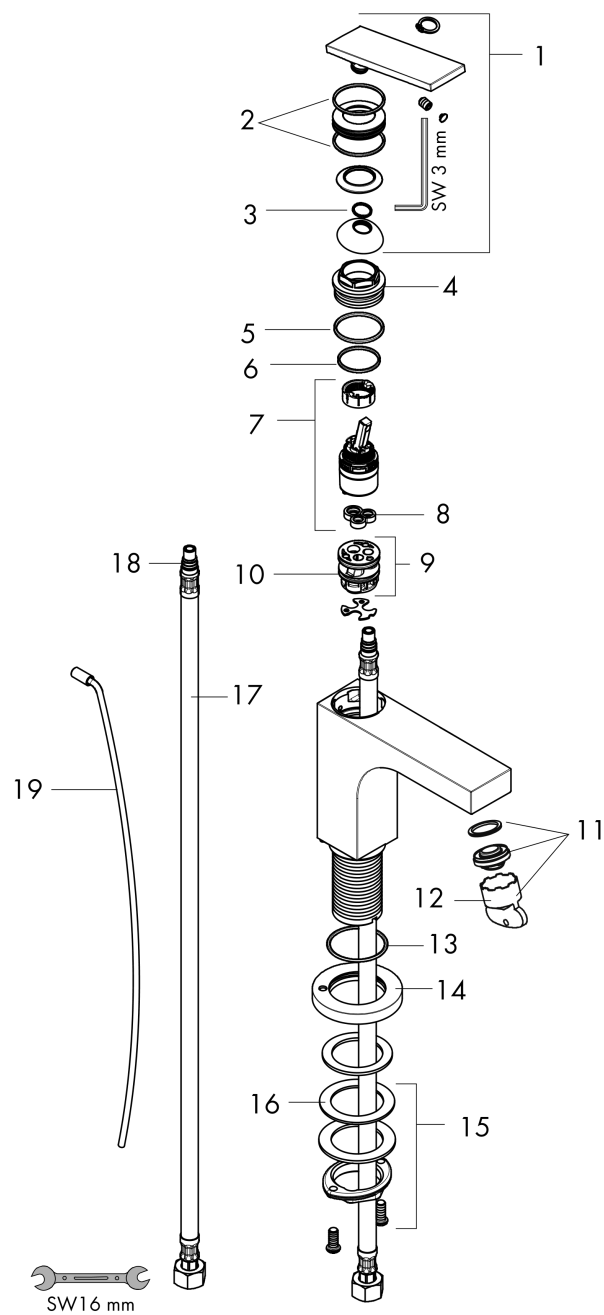

AXOR Citterio
Single-Hole Faucet 90 with Pop-Up Drain, 1.2 GPM
 Finish: **Chrome** Part no. : **39022001**

Features

- Consists of: Single-Hole Faucet, Pop Up Drain
- handle design: lever handle
- Spray pattern: Laminar spray
- swiveling spray former
- Maximum flow rate: 1.2 GPM
- ceramic cartridge
- Pop-Up Drain

Item details

List Price \$ 880.00

Technology

Compliance / Sustainability

Product image

Scale drawing

AXOR Citterio
Single-Hole Faucet 90 with Pop-Up Drain, 1.2 GPM
Finish: **Chrome** Part no. : **39022001**

Exploded drawing

Year of production: >08/21

AXOR Citterio
Single-Hole Faucet 90 with Pop-Up Drain, 1.2 GPM
 Finish: **Chrome** Part no. : **39022001**

Spare parts list

Year of production: >08/21

Pos.		Part no.	Price	PU
1	handle	94091000	-	1
2	O-ring 30x1,5	98433000	-	1
3	O-ring 11x1	92924000	-	1
4	nut	94092000	-	1
5	O-ring 29x2	98391000	-	1
6	O-ring 25x1,5	98146000	-	1
7	cartridge, assy	92900000	-	1
8	seal	93383000	-	1
9	adapter for cartridge	98866000	-	1
10	O-ring 23x2	98398000	-	1
11	aerator M24x1 (4,5 l/min)	92880000	-	1
12	special tool	95290000	-	1
13	O-ring 33x1,5	98164000	-	1
14	escutcheon	95668000	-	1
15	fixing set (Ø 32)	13961000	-	1
16	lever collar	97548000	-	1
17	connection hose 23½" M8x0,75 3/8"	98600001	-	1
18	O-ring 7x1,5	98422000	-	1
19	pull rod	96923000	-	1
a	pop up waste	88509000	-	1