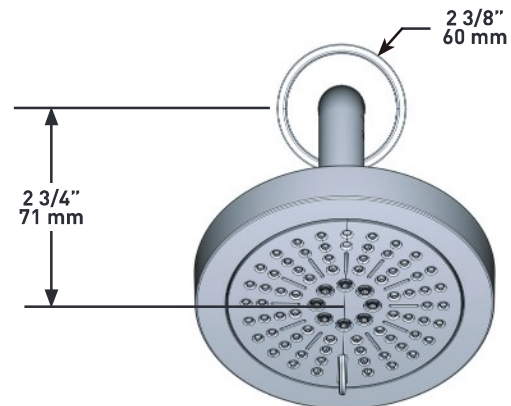

For warranty or additional information, contact:

US Customers

U.S.A.
houseofrohl.com/support
1-800-777-9762

Canadian Customers

QUEBEC / MARITIMES / WESTERN CANADA
QUÉBEC / MARITIMES / OUEST CANADIEN
QUEBEC / MARITIMOS / CANADA OCCIDENTAL
houseofrohl.ca/support
1-866-473-8442

ONTARIO
houseofrohl.ca/support
1-800-287-5354