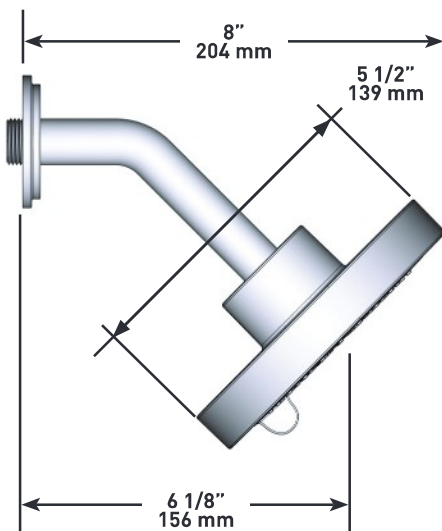

For warranty or additional information, contact:

US Customers

U.S.A.
houseofrohl.com/support
1-800-777-9762

Canadian Customers

QUEBEC / MARITIMES / WESTERN CANADA
QUÉBEC / MARITIMES / OUEST CANADIEN
QUEBEC / MARITIMOS / CANADA OCCIDENTAL
houseofrohl.ca/support
1-866-473-8442

ONTARIO
houseofrohl.ca/support
1-800-287-5354