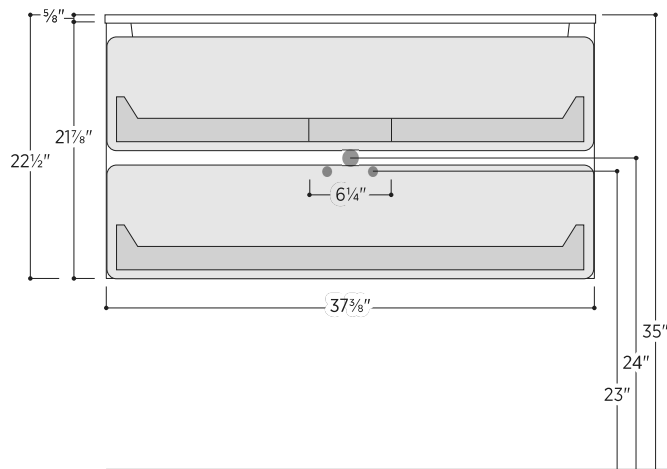

Form Soft · White

PFFS3820WM + PCX3820

Front View

Side View